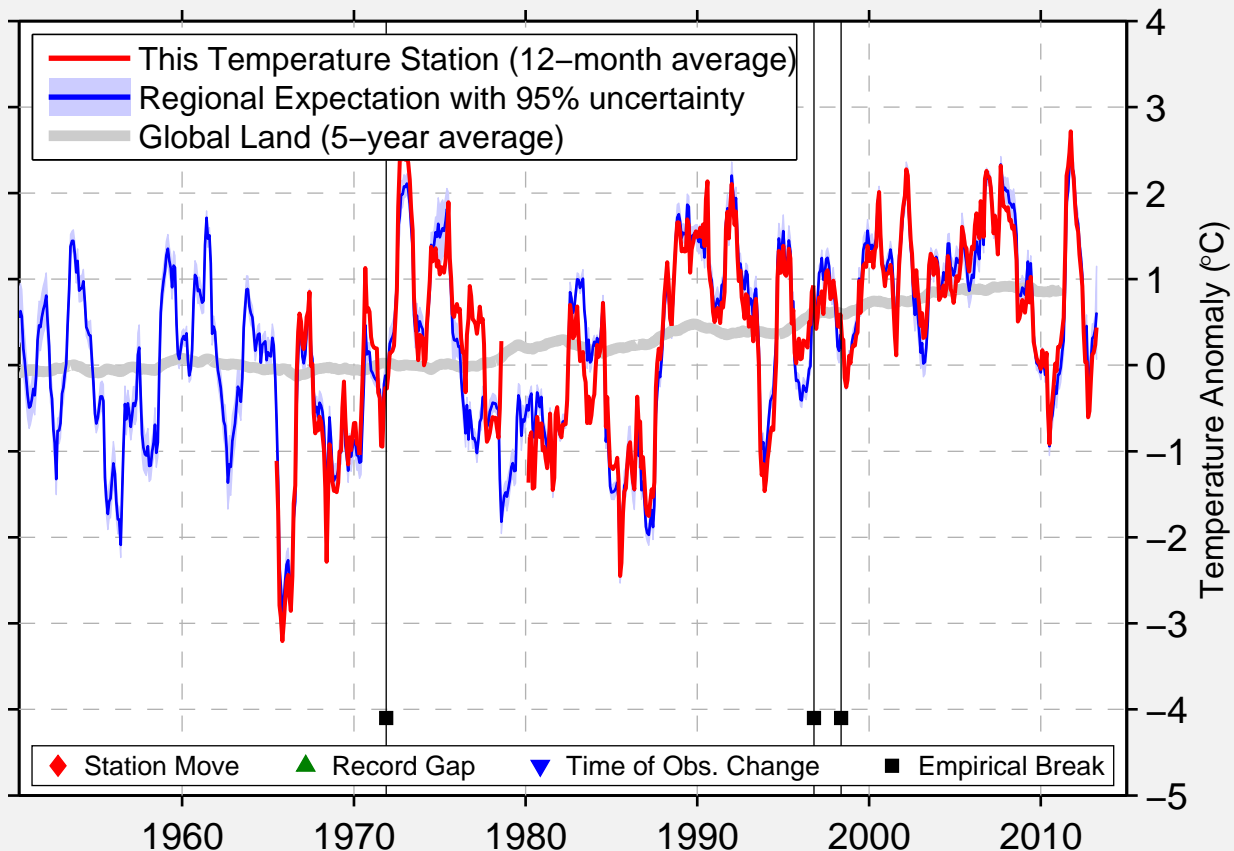

FREDRIKA_A

64.079 N, 18.391 E (Sweden)

Data Quality Controlled and Aligned at Breakpoints

Berkeley Earth