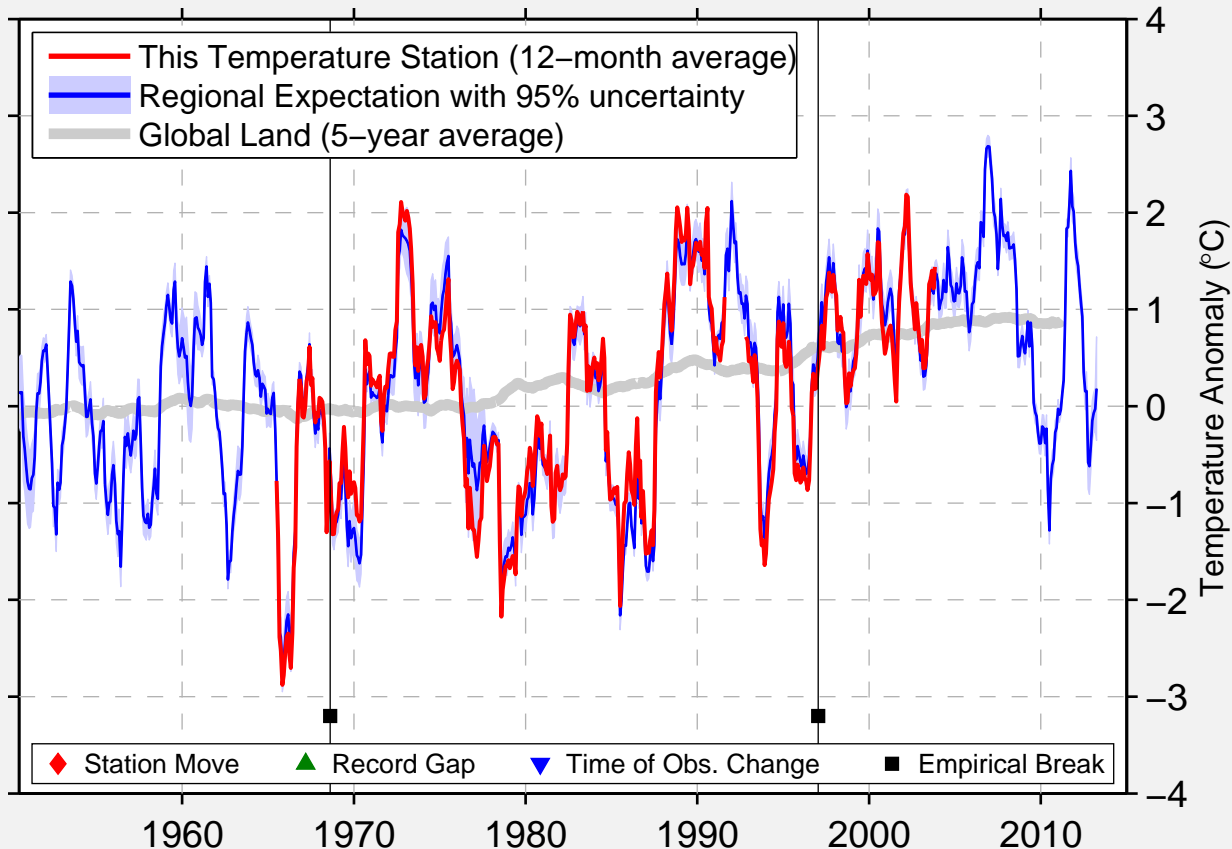

# HUNGE

62.750 N, 15.100 E (Sweden)

Data Quality Controlled and Aligned at Breakpoints

Berkeley Earth