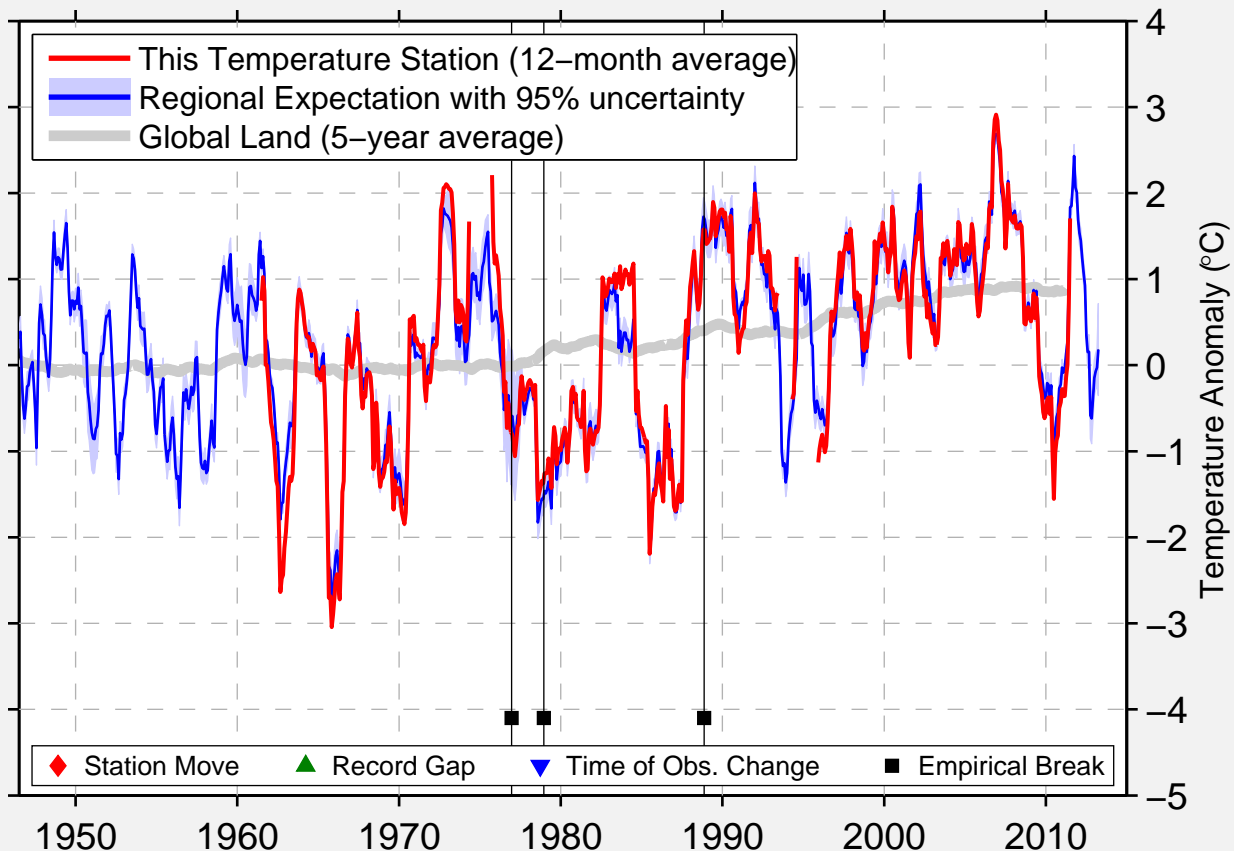

MORA_A

60.980 N, 14.550 E (Sweden)

Data Quality Controlled and Aligned at Breakpoints

Berkeley Earth