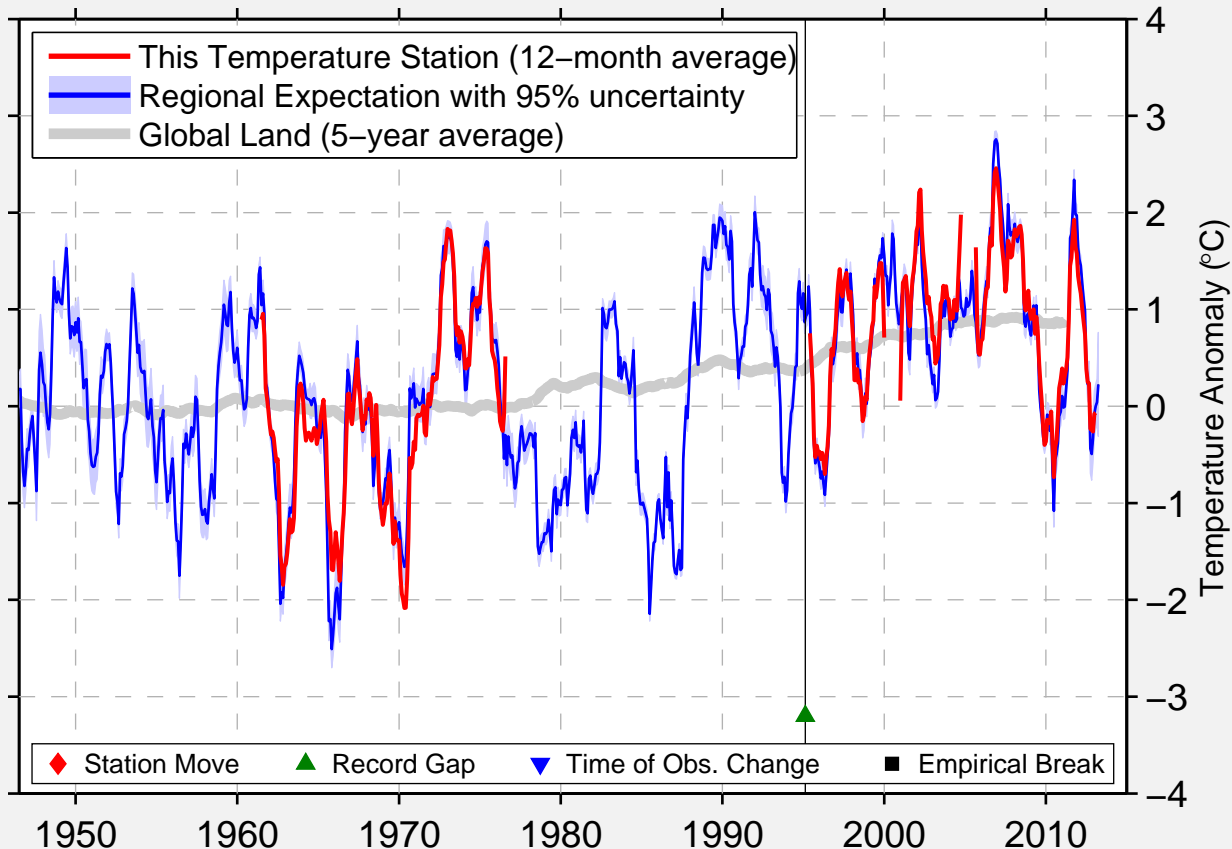

EGGEGRUND

60.732 N, 17.564 E (Sweden)

Data Quality Controlled and Aligned at Breakpoints

Berkeley Earth