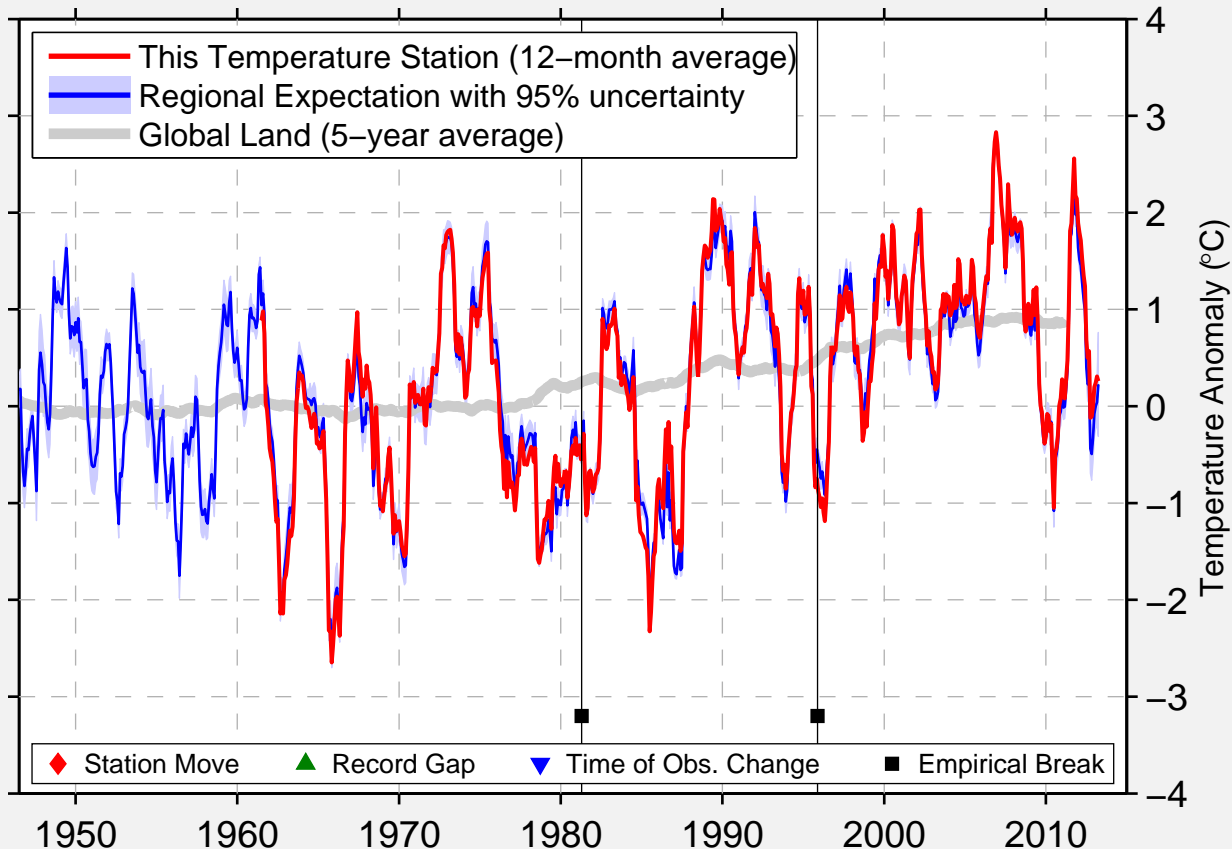

GAVLE/SANDVIKEN AFB

60.681 N, 17.170 E (Sweden)

Data Quality Controlled and Aligned at Breakpoints

Berkeley Earth