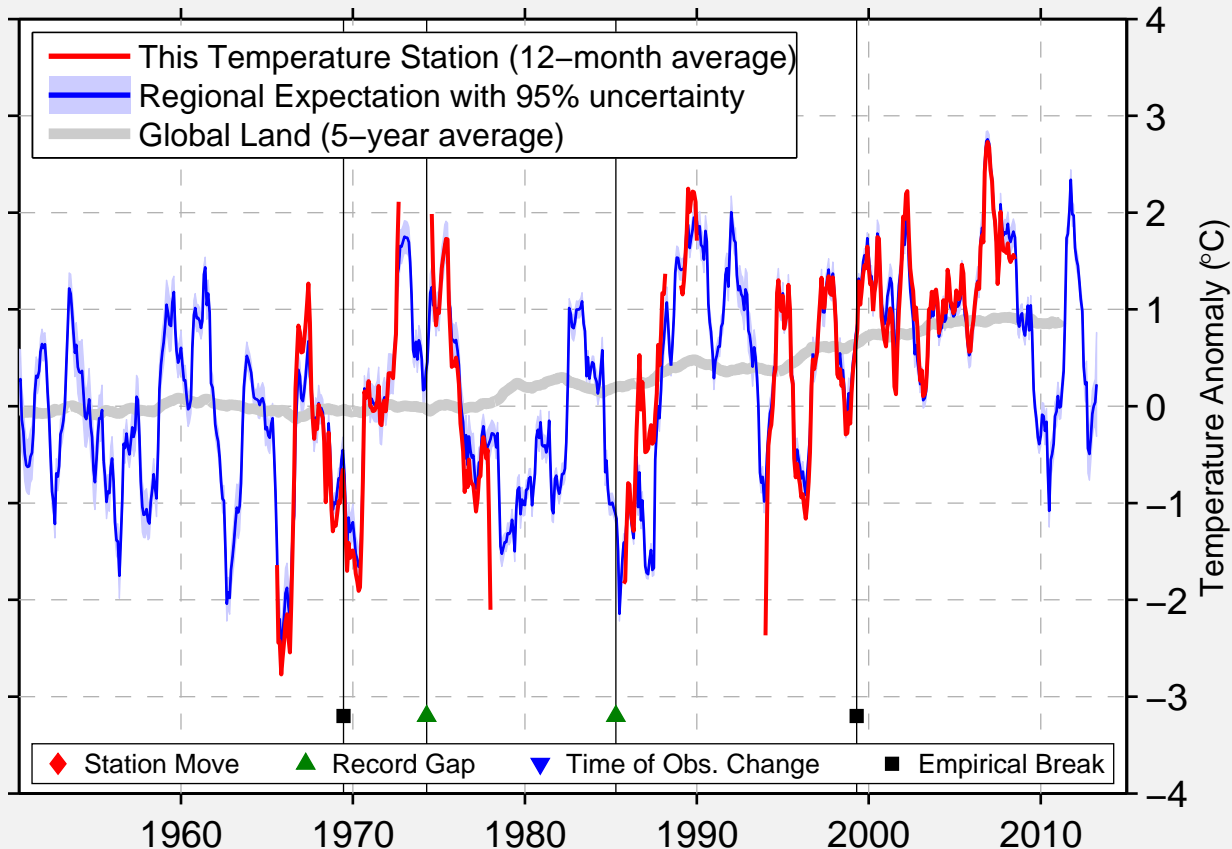

# BORLANGE FLYGPLATS

60.467 N, 15.466 E (Sweden)

Data Quality Controlled and Aligned at Breakpoints

Berkeley Earth