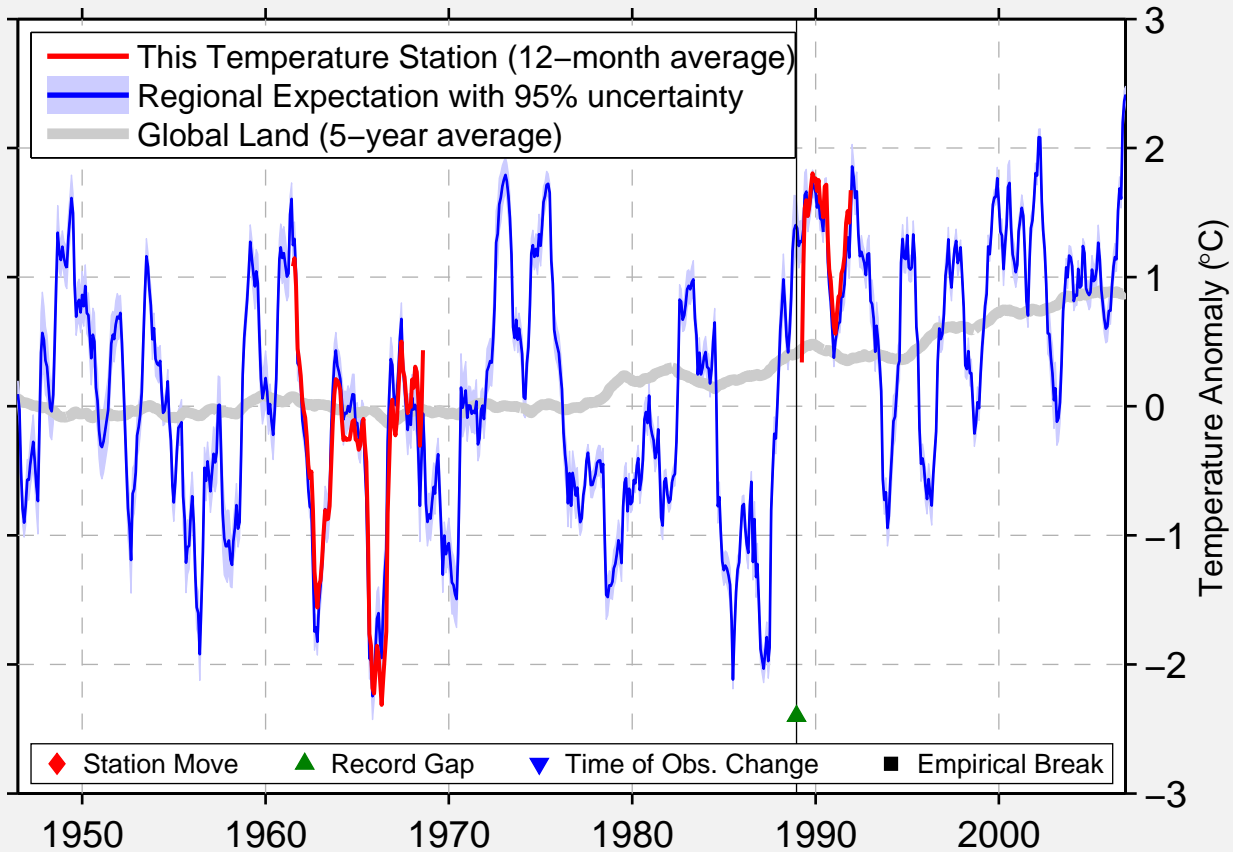

# UNDERSTEN

60.283 N, 18.917 E (Sweden)

Data Quality Controlled and Aligned at Breakpoints

Berkeley Earth