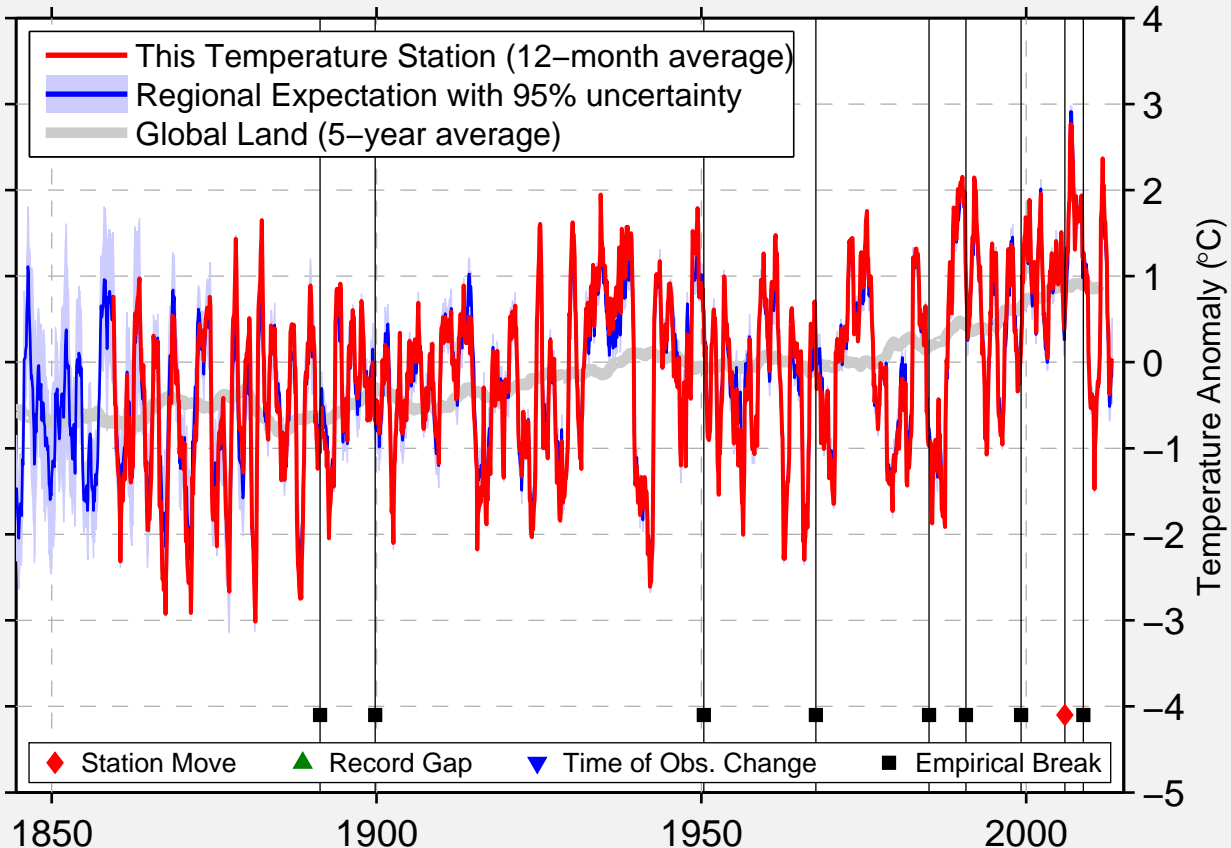

# KARLSTAD FLYGPLATS

59.339 N, 13.371 E (Sweden)

Data Quality Controlled and Aligned at Breakpoints

Berkeley Earth