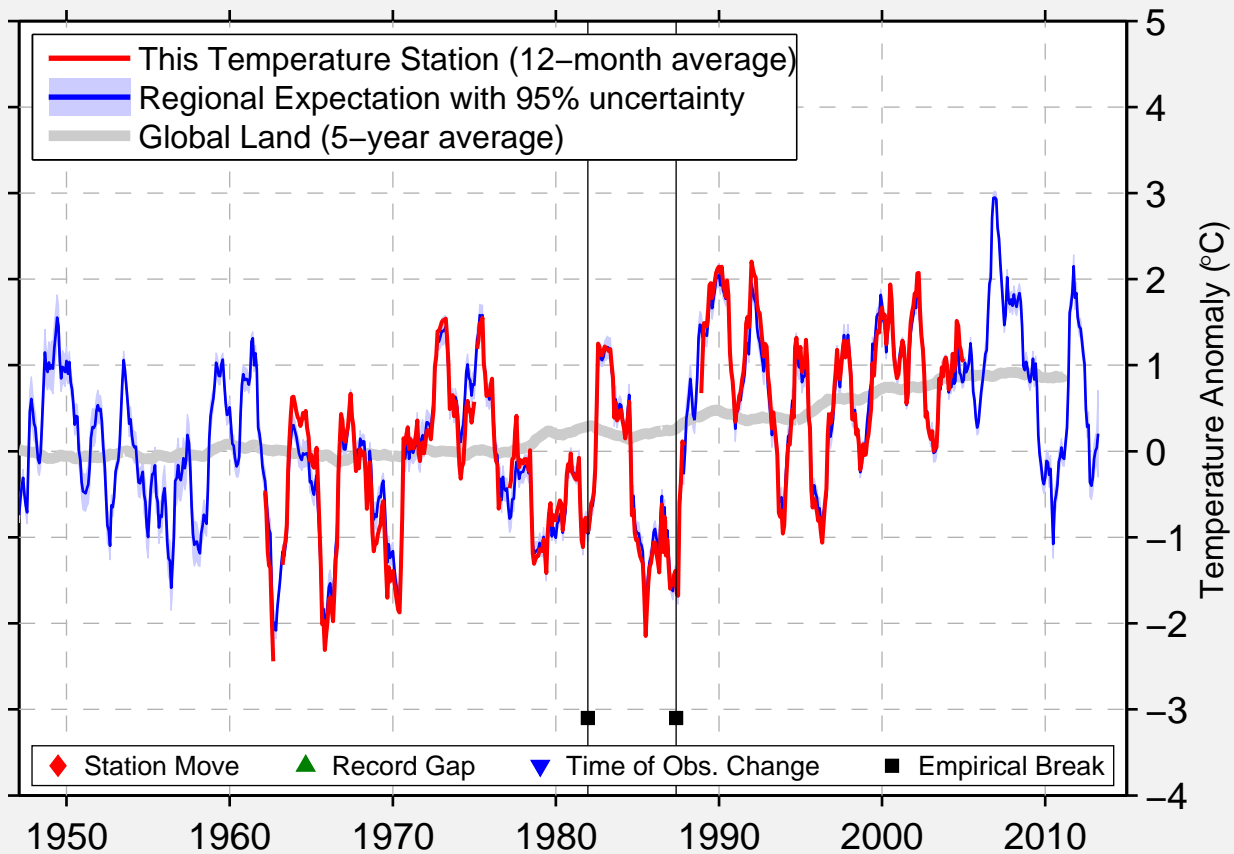

OREBRO_A UT

59.260 N, 15.225 E (Sweden)

Data Quality Controlled and Aligned at Breakpoints

Berkeley Earth