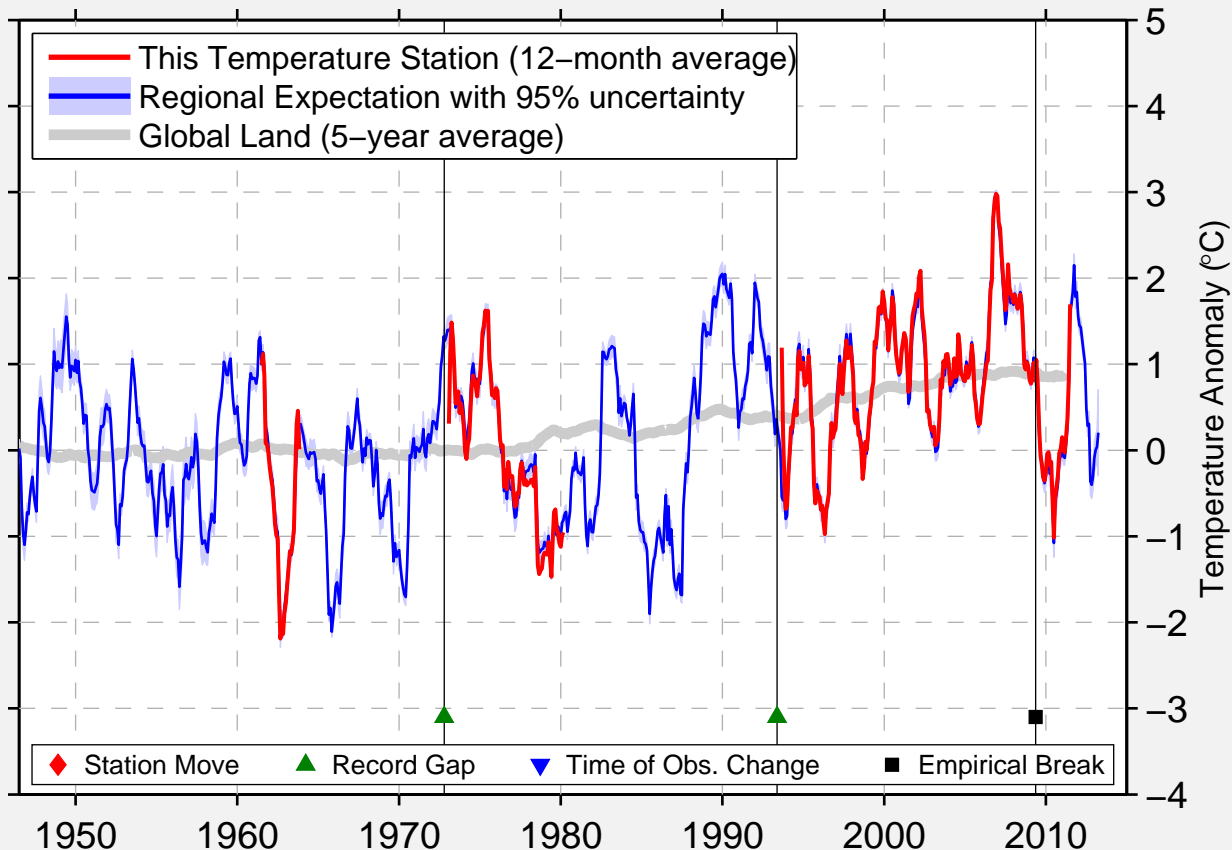

NORRKOPING-KUNGSANGE

58.597 N, 16.195 E (Sweden)

Data Quality Controlled and Aligned at Breakpoints

Berkeley Earth