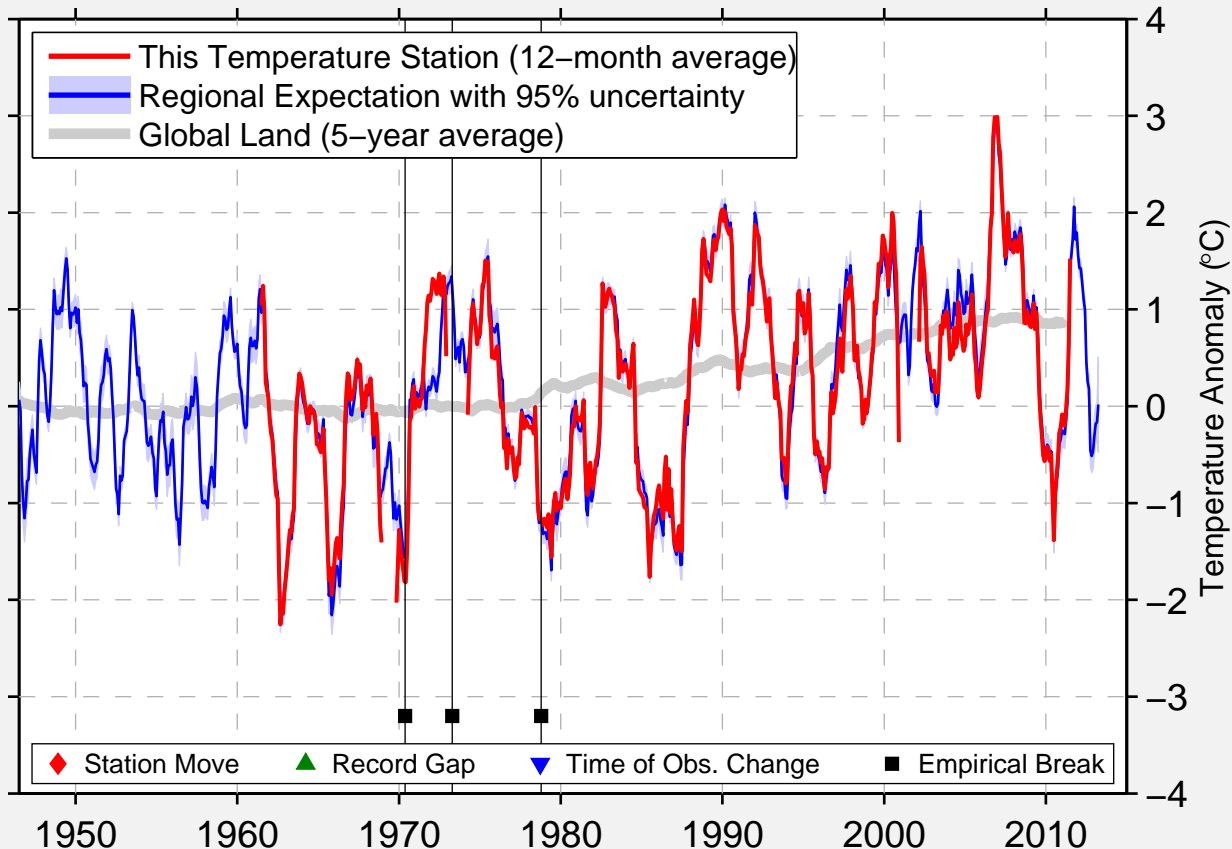

SKARA-VASTERSKOG

58.385 N, 13.440 E (Sweden)

Data Quality Controlled and Aligned at Breakpoints

Berkeley Earth