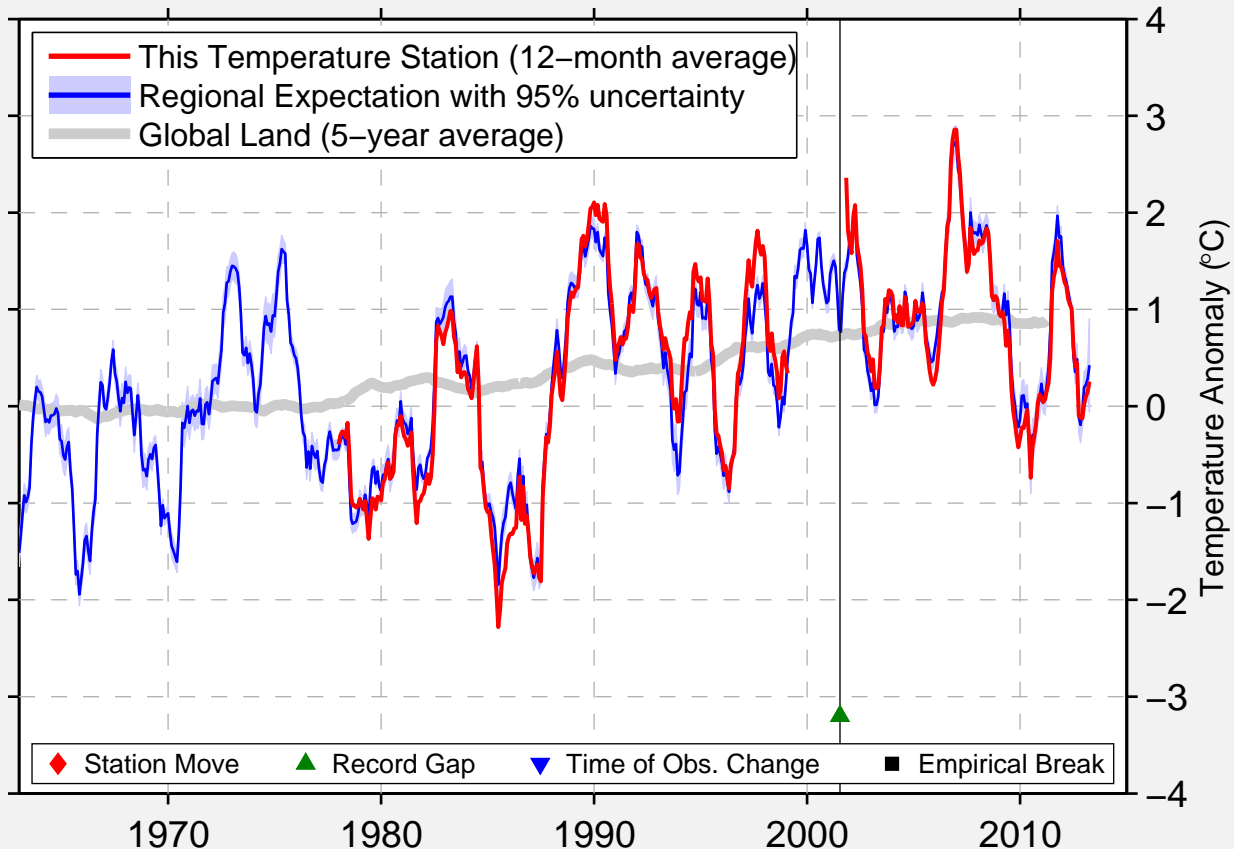

HARSTENA

58.250 N, 17.014 E (Sweden)

◆ Station Move ▲ Record Gap ▼ Time of Obs. Change ■ Empirical Break