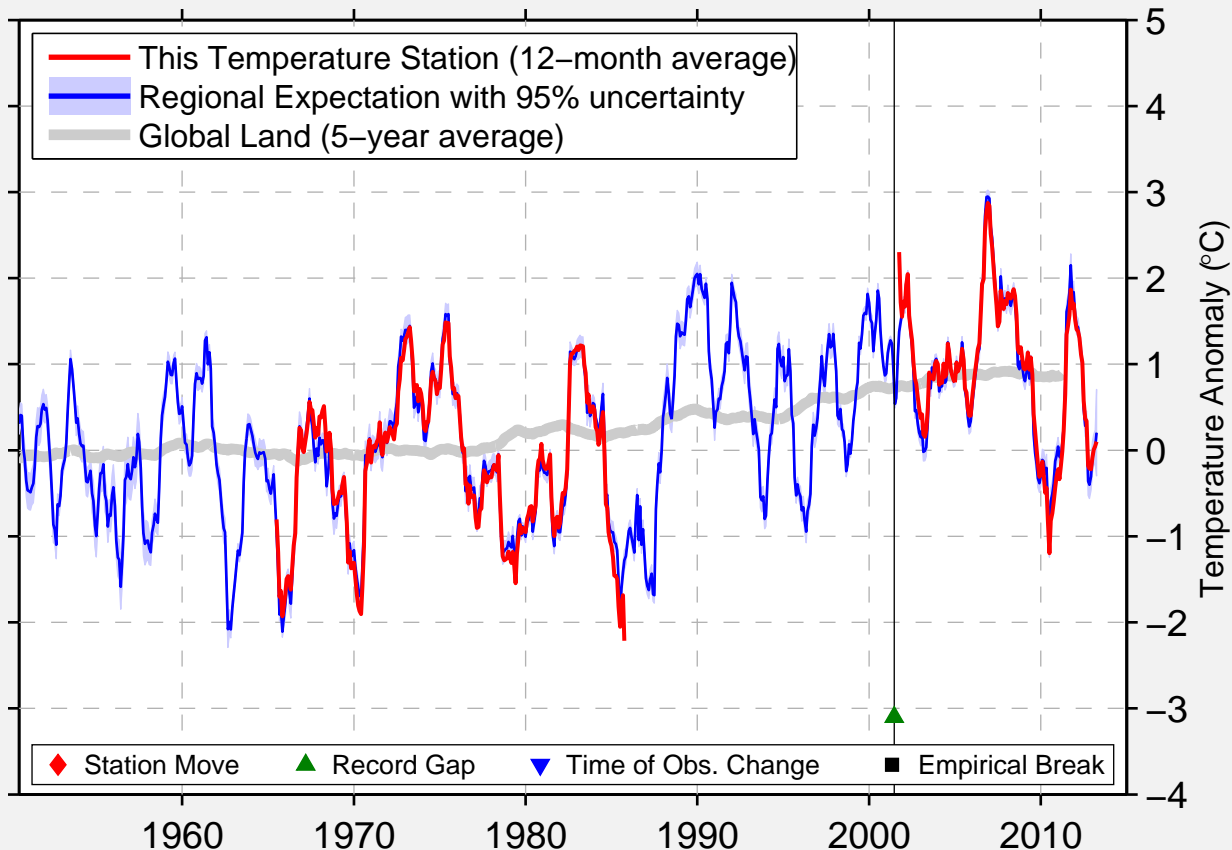

VISINGSO

58.093 N, 14.406 E (Sweden)

Data Quality Controlled and Aligned at Breakpoints

Berkeley Earth