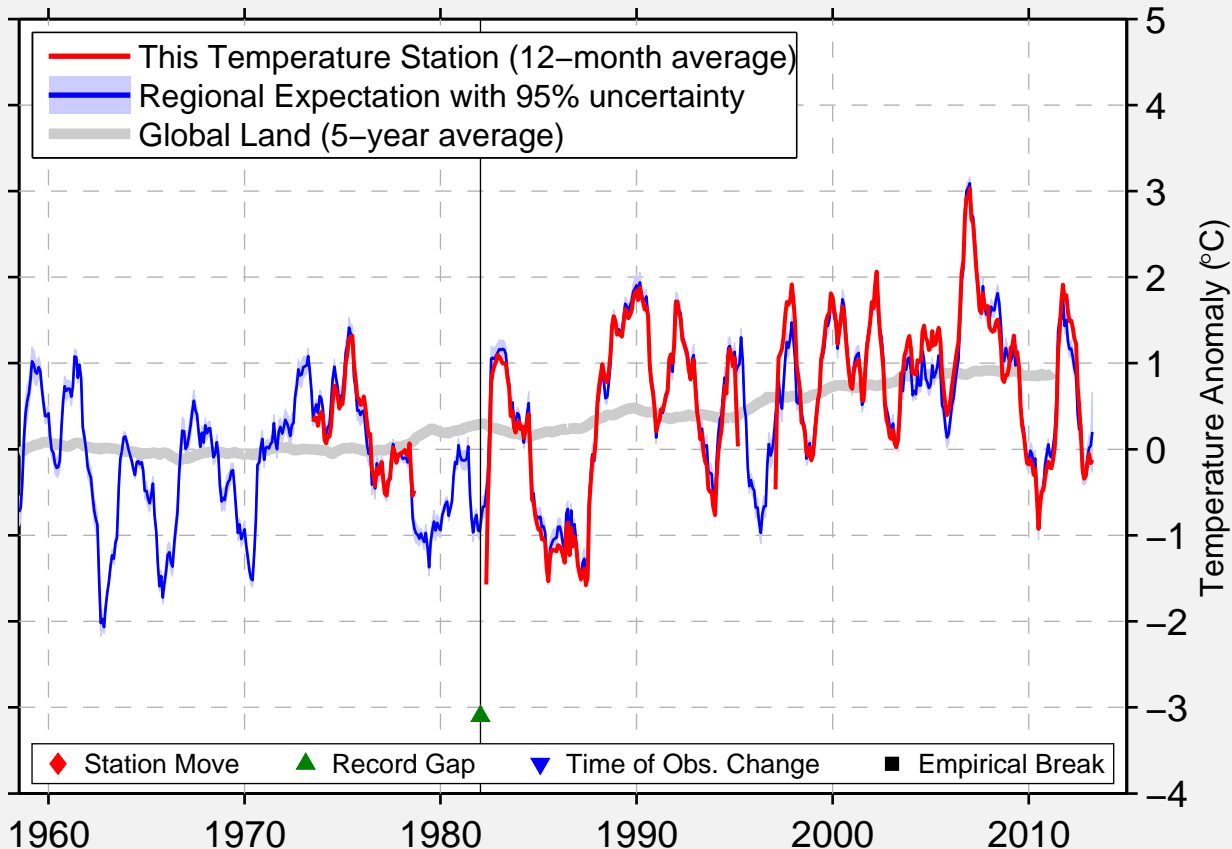

# NIDINGEN

57.304 N, 11.906 E (Sweden)

Data Quality Controlled and Aligned at Breakpoints

Berkeley Earth