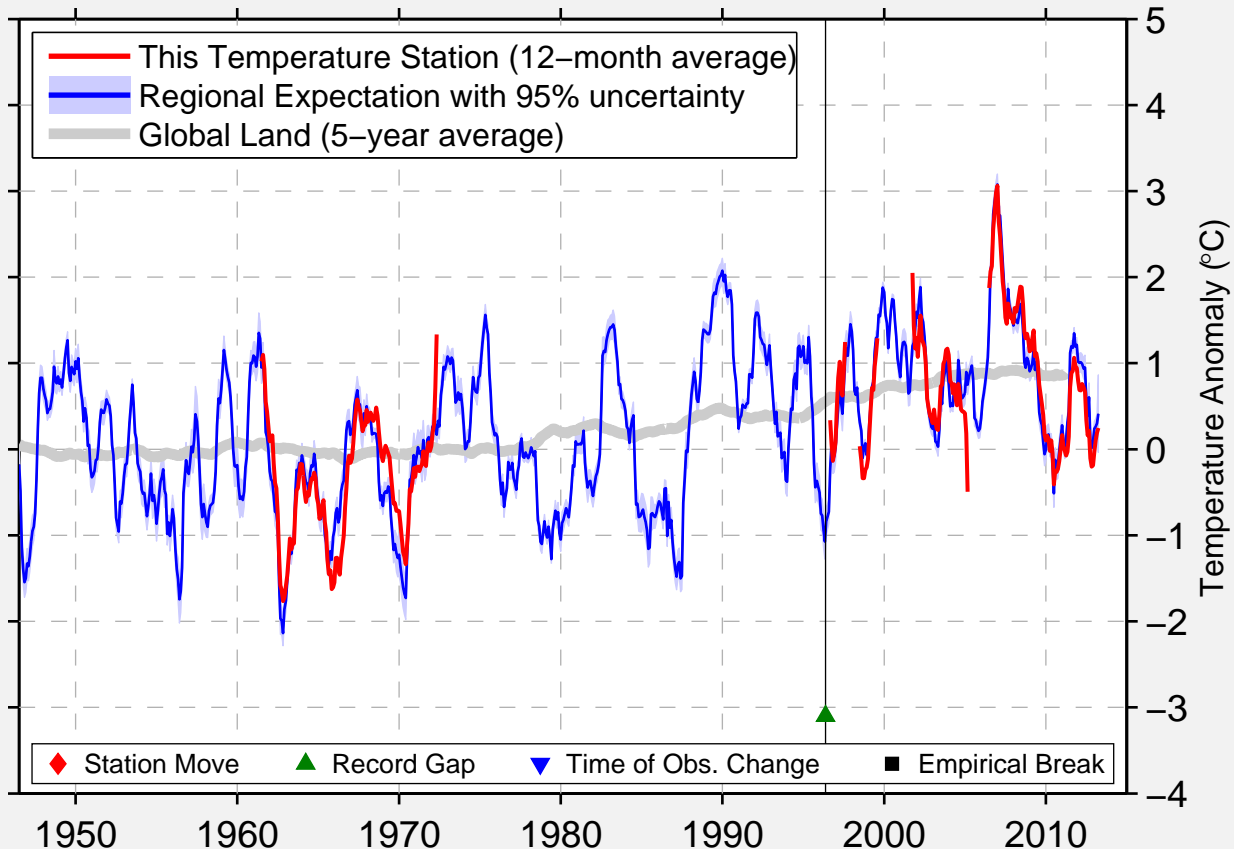

UTKLIPPAN

55.950 N, 15.701 E (Sweden)

Data Quality Controlled and Aligned at Breakpoints

Berkeley Earth