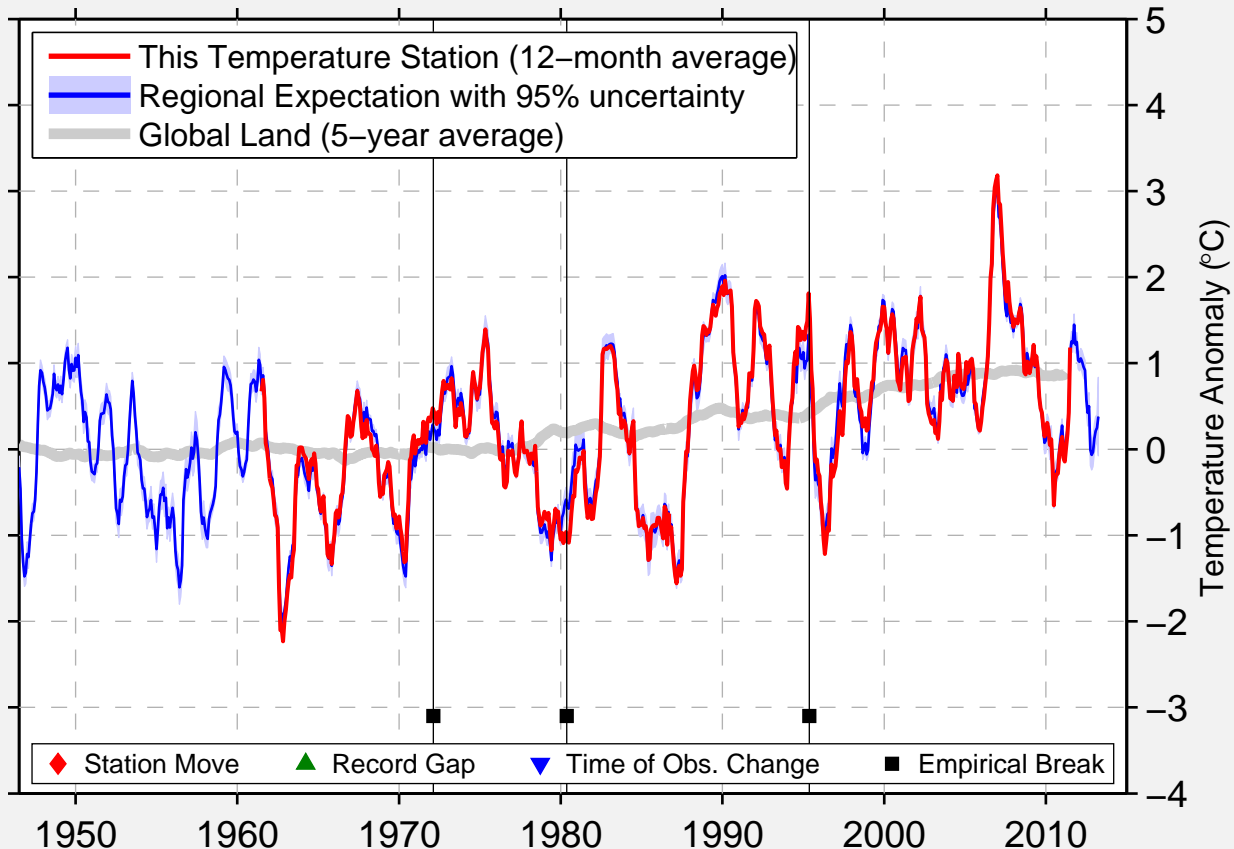

MALMO A

55.593 N, 13.079 E (Sweden)

Data Quality Controlled and Aligned at Breakpoints

Berkeley Earth