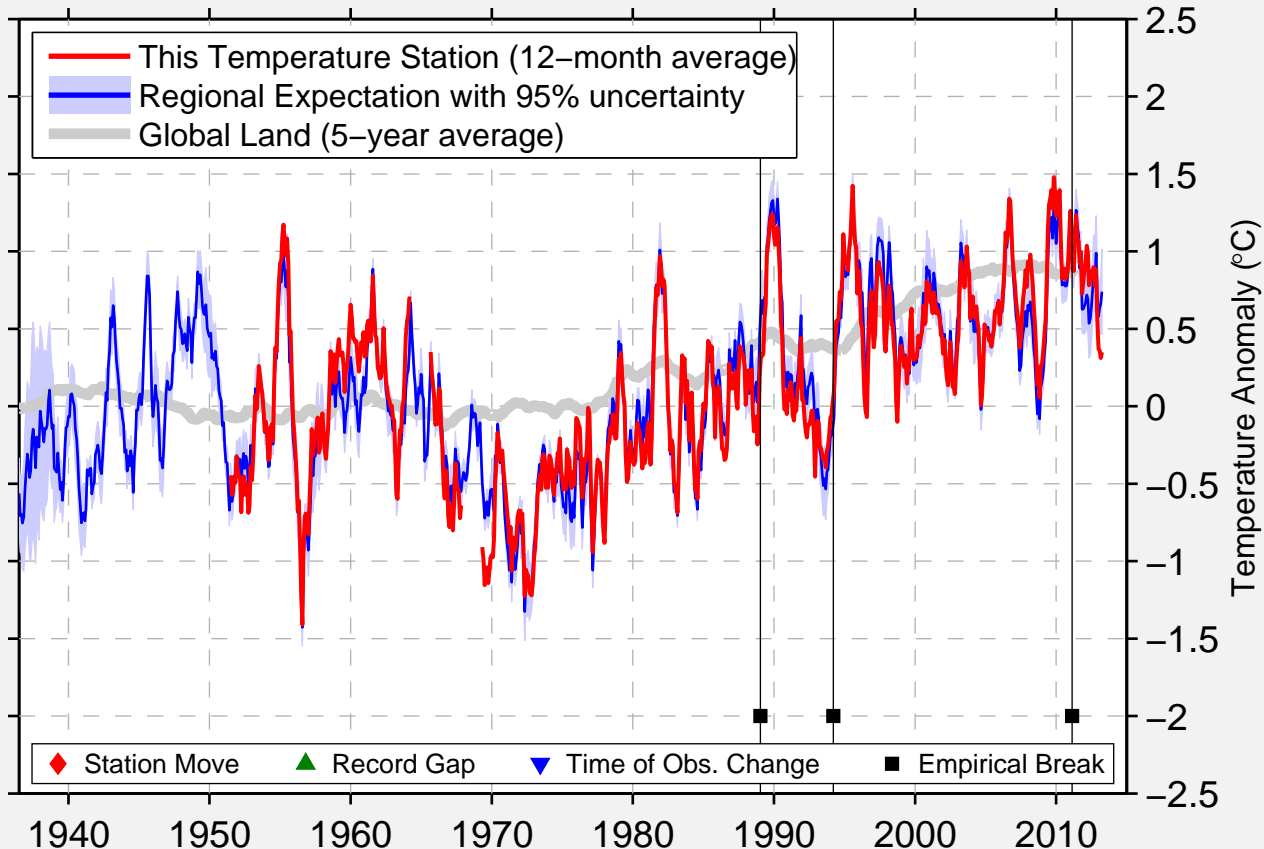

SEVILLA/SAN PABLO

37.417 N, 5.890 W (Spain)

Data Quality Controlled and Aligned at Breakpoints

Berkeley Earth