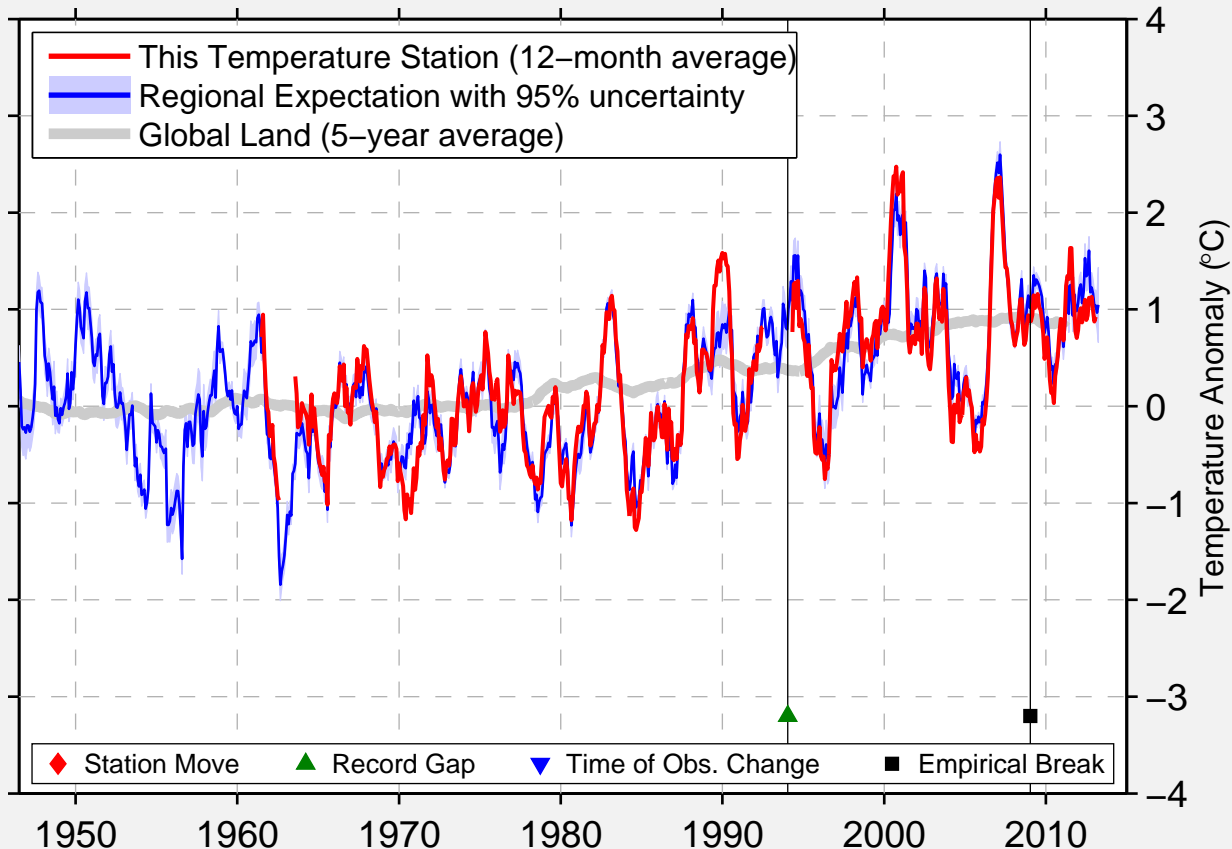

VOJSKO

46.029 N, 13.901 E (Slovenia)

Data Quality Controlled and Aligned at Breakpoints

Berkeley Earth