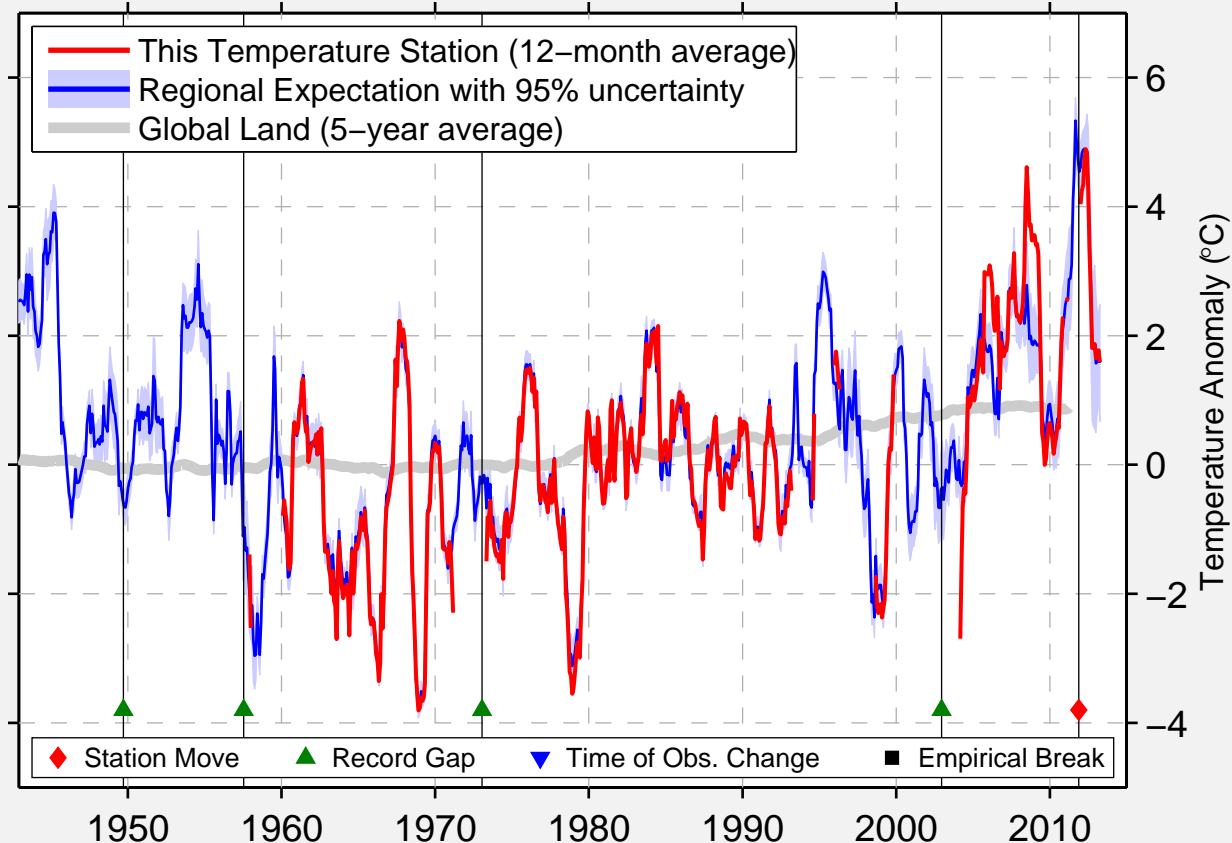

IM. M.V. POPOVA

73.325 N, 70.056 E (Russia)

Data Quality Controlled and Aligned at Breakpoints

Berkeley Earth