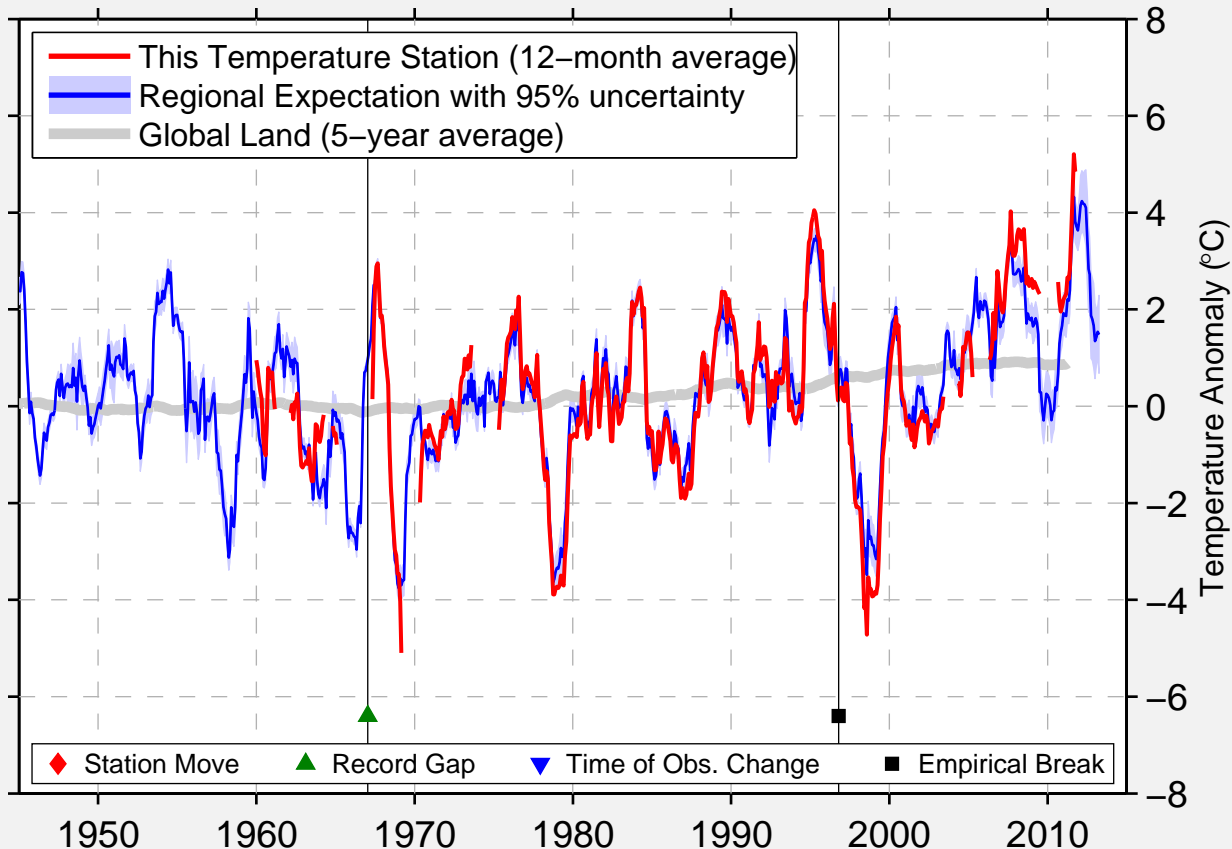

IM.E.K.FEDOROVA(BOLVANSKII NOS)

70.450 N, 59.083 E (Russia)

Data Quality Controlled and Aligned at Breakpoints

Berkeley Earth