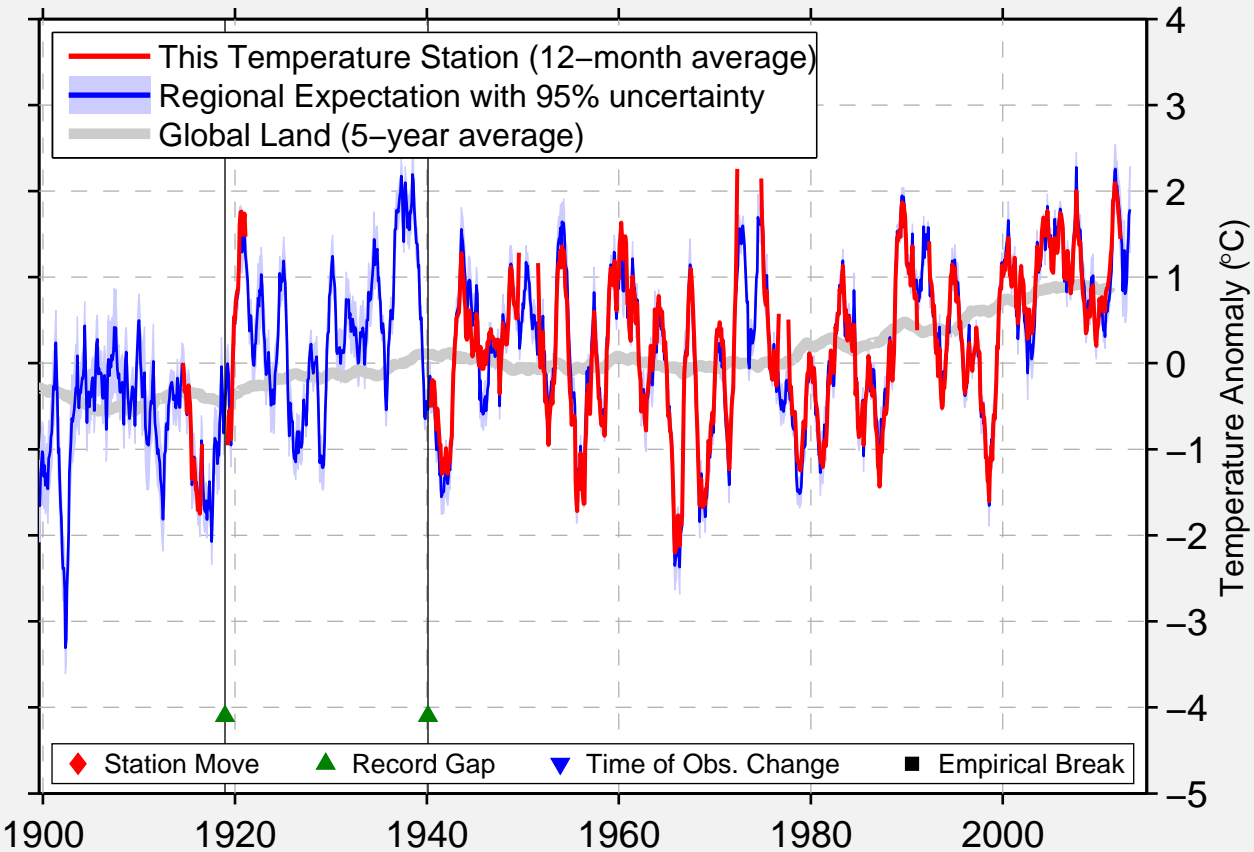

VAJDA-GUBA

69.931 N, 31.980 E (Russia)

Data Quality Controlled and Aligned at Breakpoints

Berkeley Earth