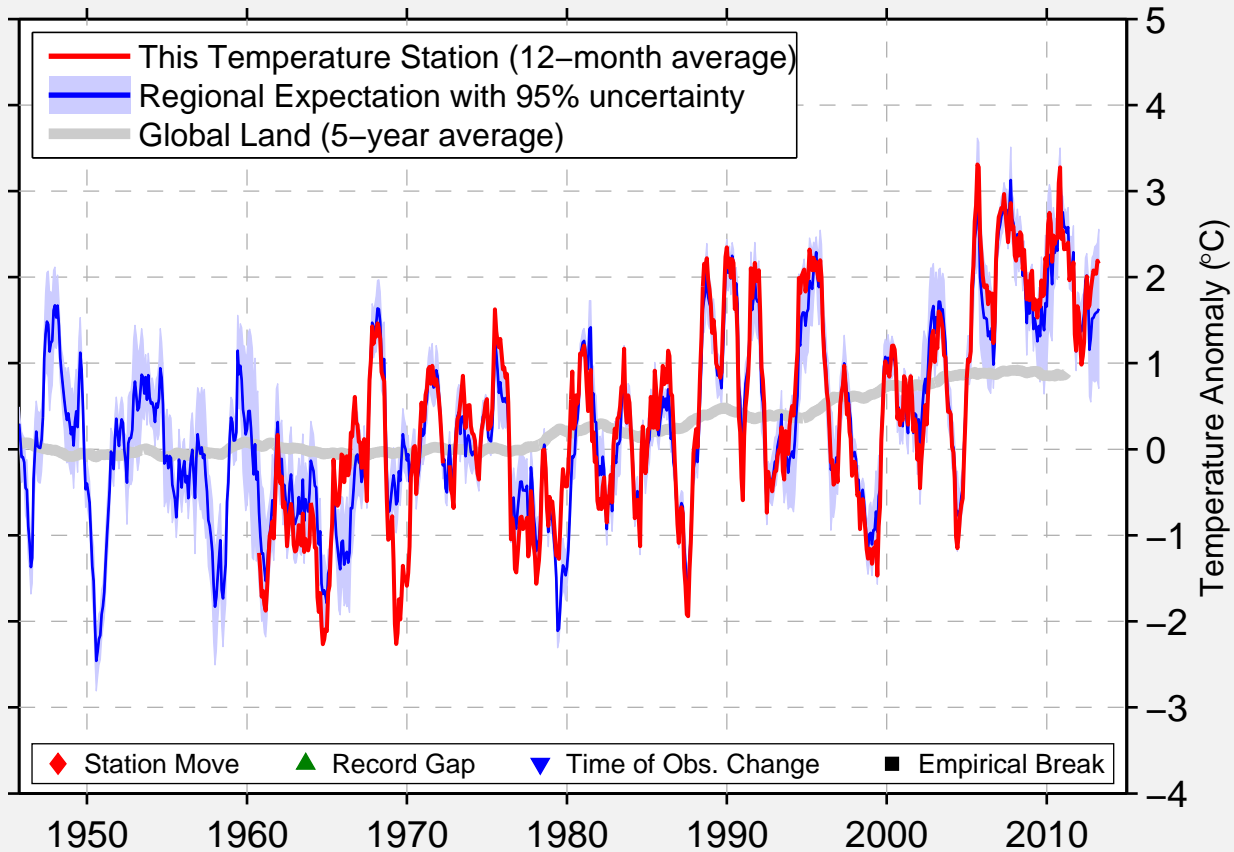

# DEPUTATSKIJ

69.332 N, 139.668 E (Russia)

Data Quality Controlled and Aligned at Breakpoints

Berkeley Earth