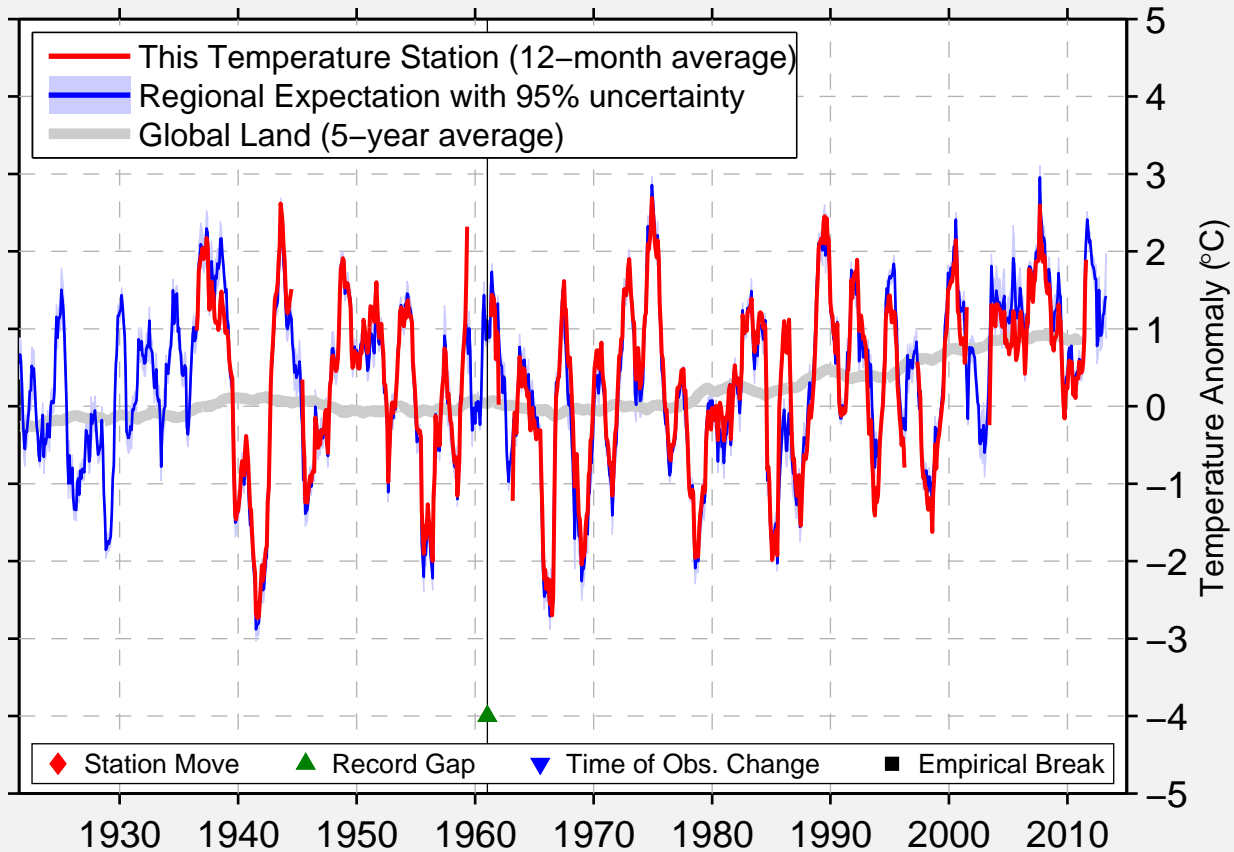

# ZHIZHGIN MAYAK

65.200 N, 36.820 E (Russia)

Data Quality Controlled and Aligned at Breakpoints

Berkeley Earth