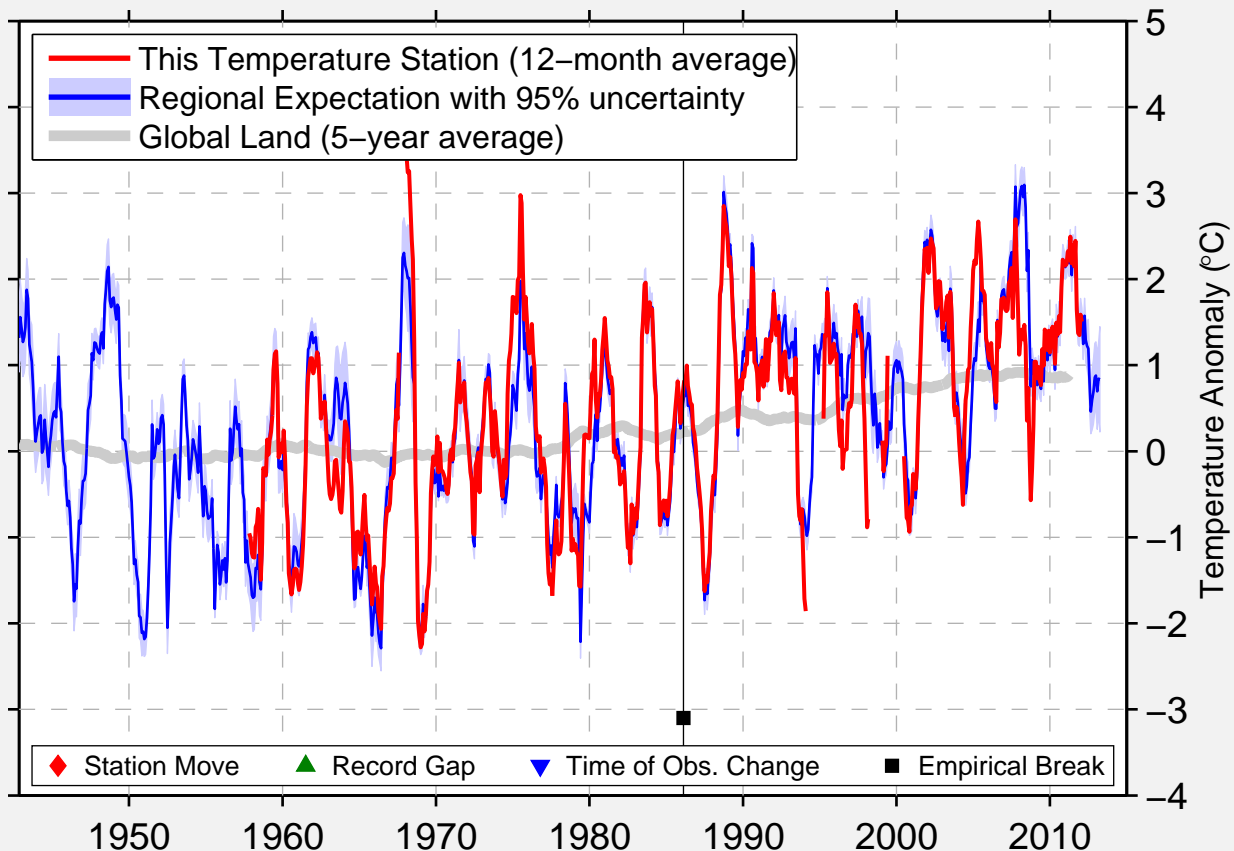

HATYRYK-HOMO

63.950 N, 124.830 E (Russia)

Data Quality Controlled and Aligned at Breakpoints

Berkeley Earth