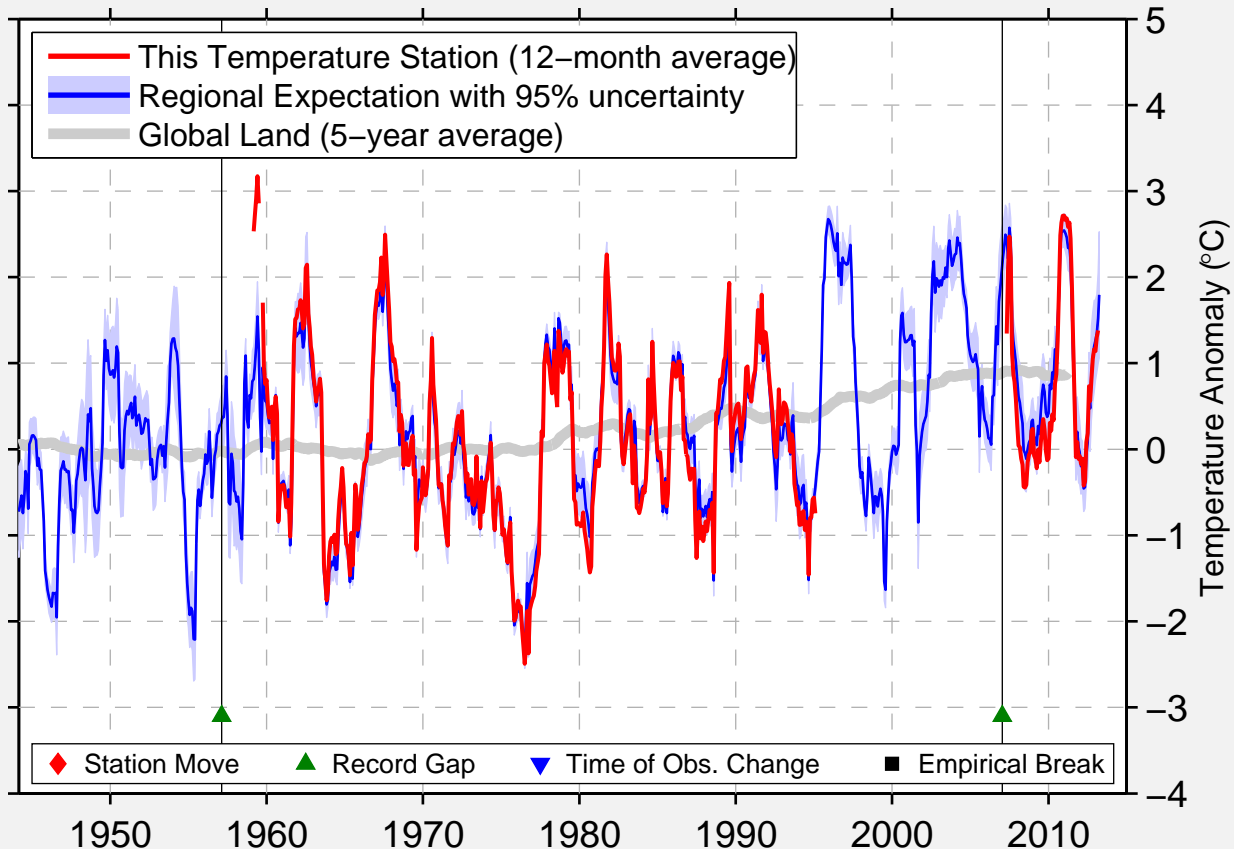

# BERINGOVSKAJA

63.083 N, 179.237 E (Russia)

Data Quality Controlled and Aligned at Breakpoints

Berkeley Earth