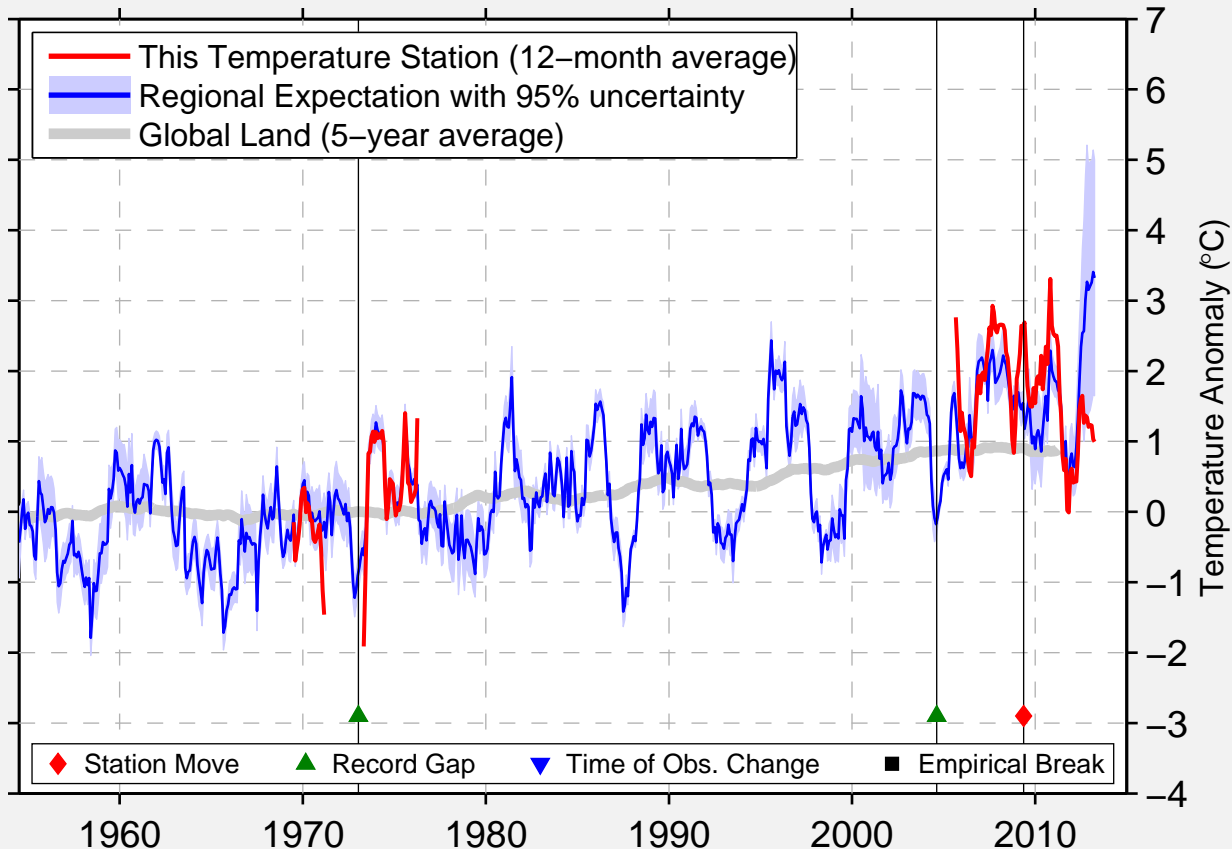

SREDNIKAN

62.487 N, 152.246 E (Russia)

Data Quality Controlled and Aligned at Breakpoints

Berkeley Earth