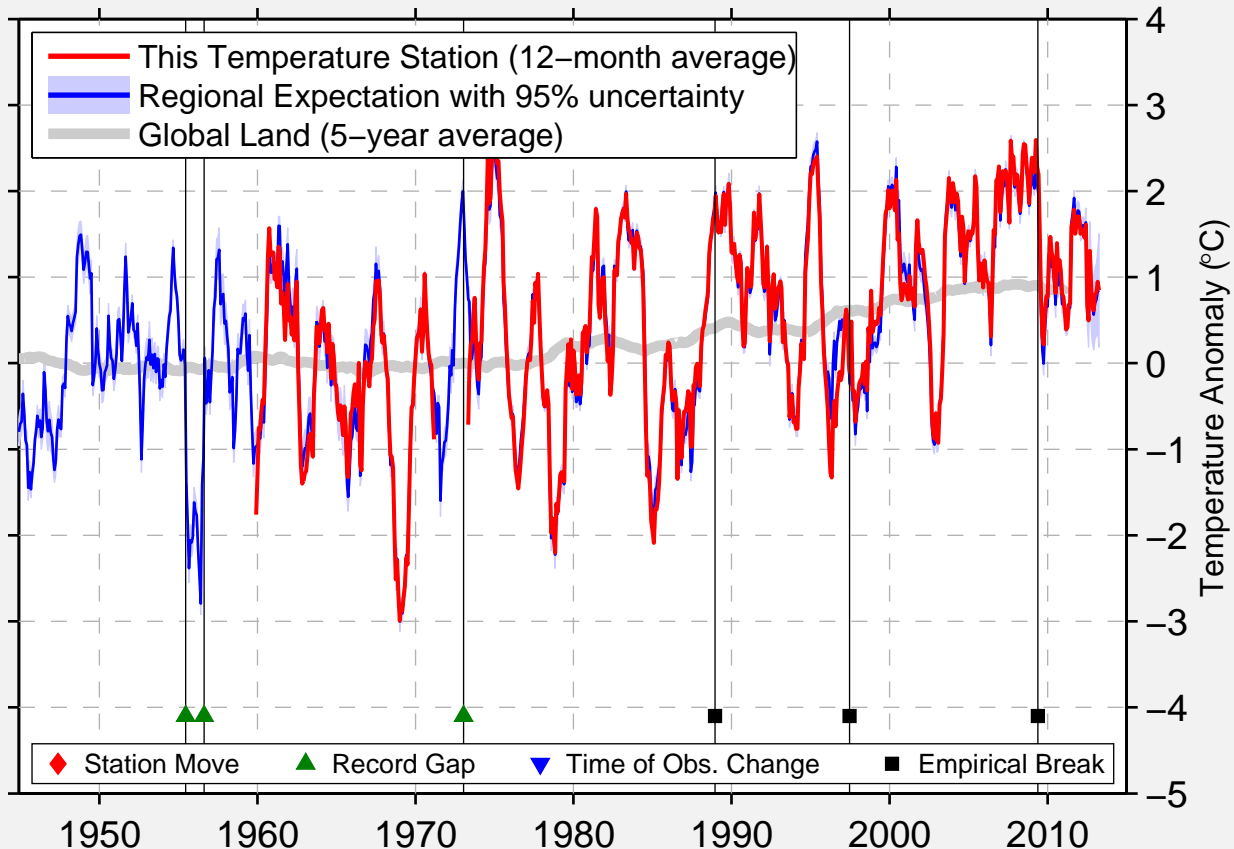

NIKOL'SK

59.533 N, 45.464 E (Russia)

Data Quality Controlled and Aligned at Breakpoints

Berkeley Earth