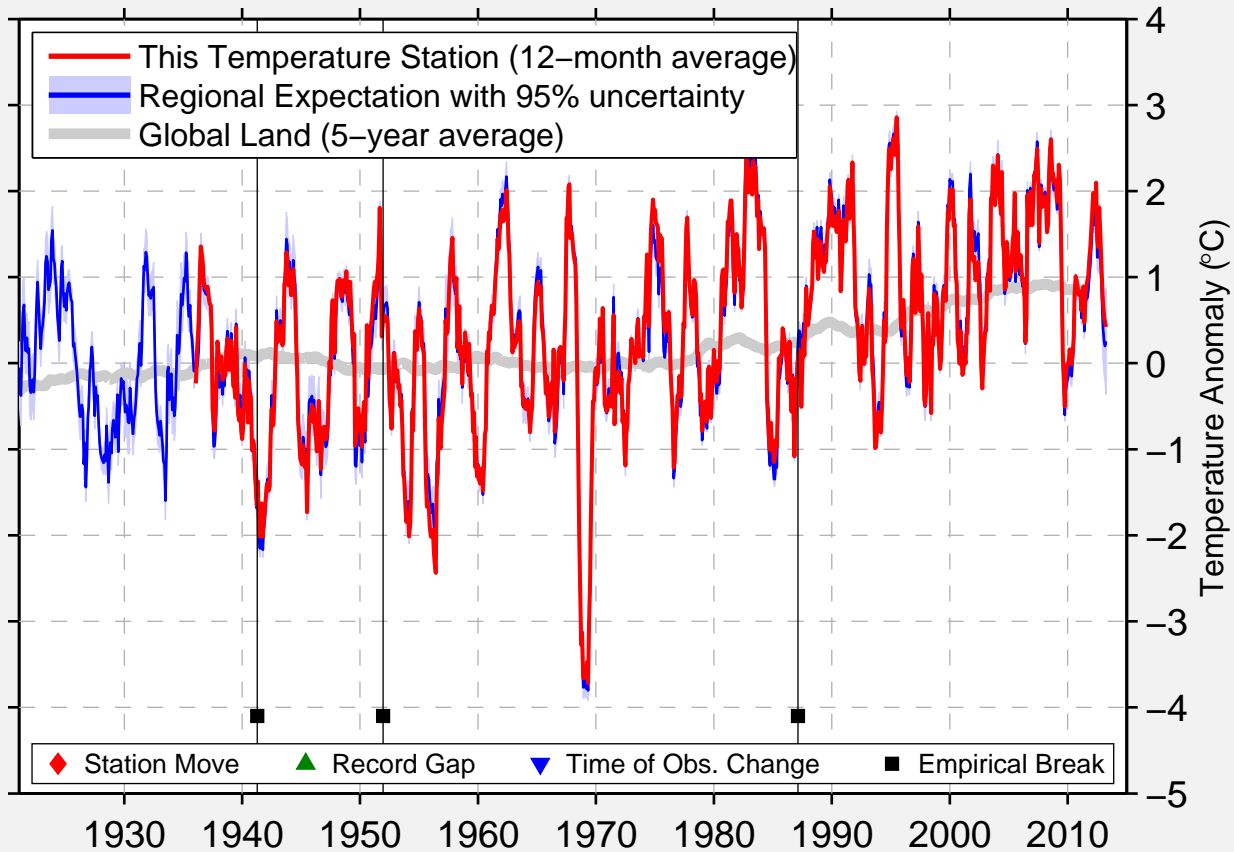

TYUMEN AMSG

57.136 N, 65.469 E (Russia)

Data Quality Controlled and Aligned at Breakpoints

Berkeley Earth