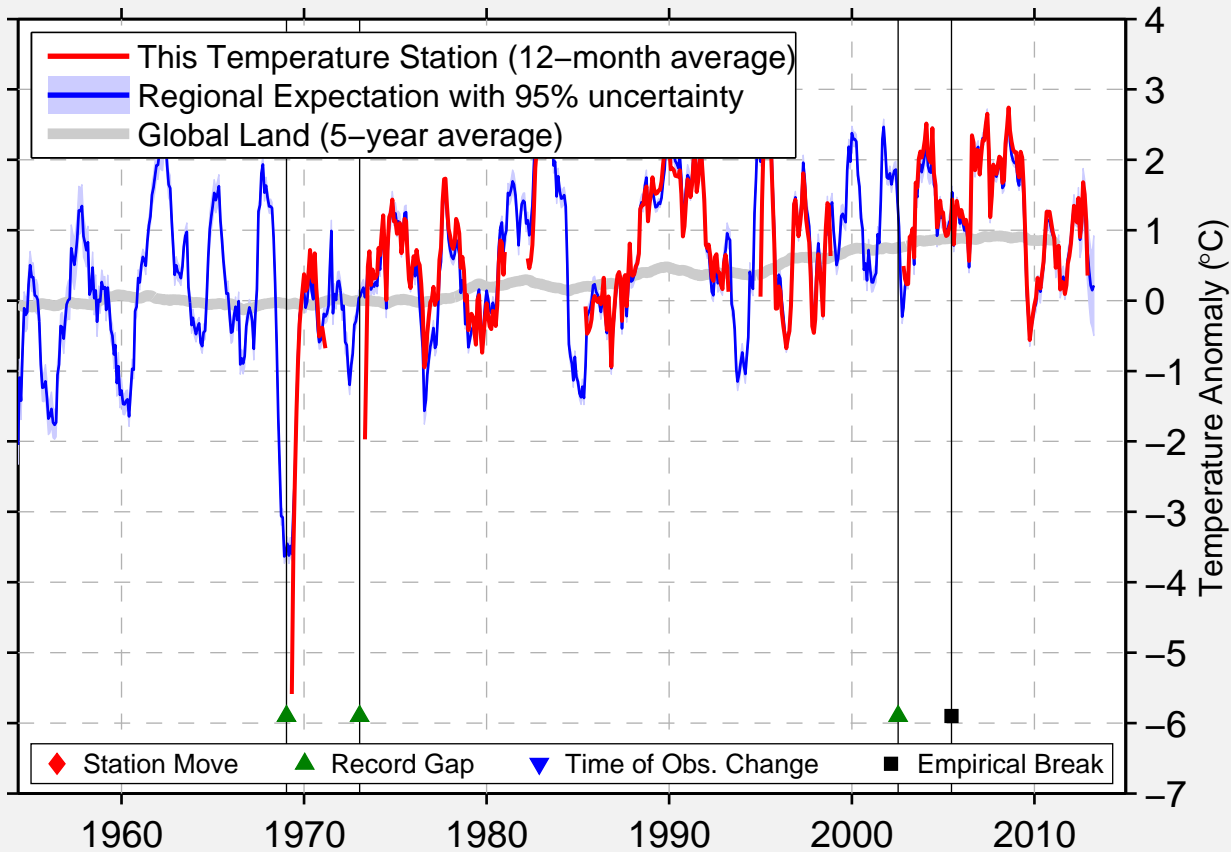

# MAKUSINO

55.252 N, 67.300 E (Russia)

Data Quality Controlled and Aligned at Breakpoints

Berkeley Earth