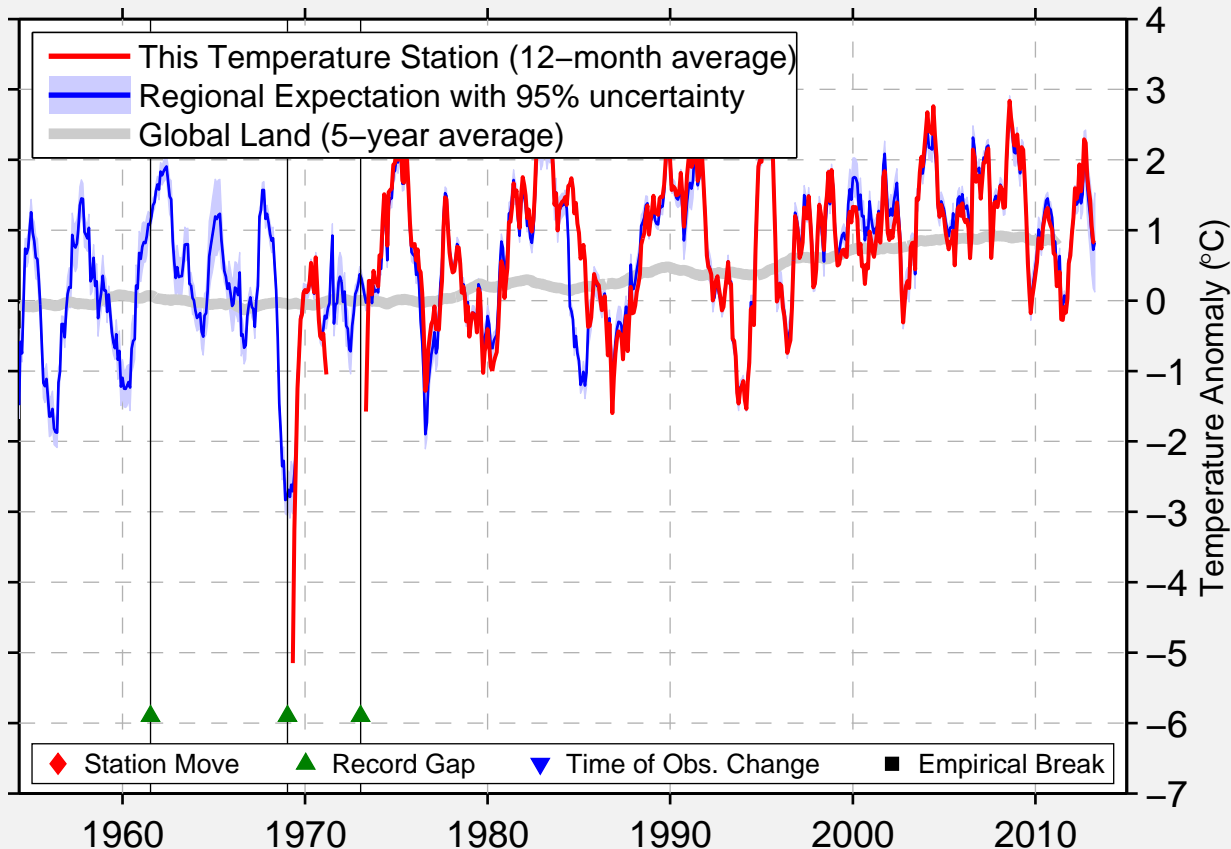

TROIJK

54.083 N, 61.617 E (Russia)

Data Quality Controlled and Aligned at Breakpoints

Berkeley Earth