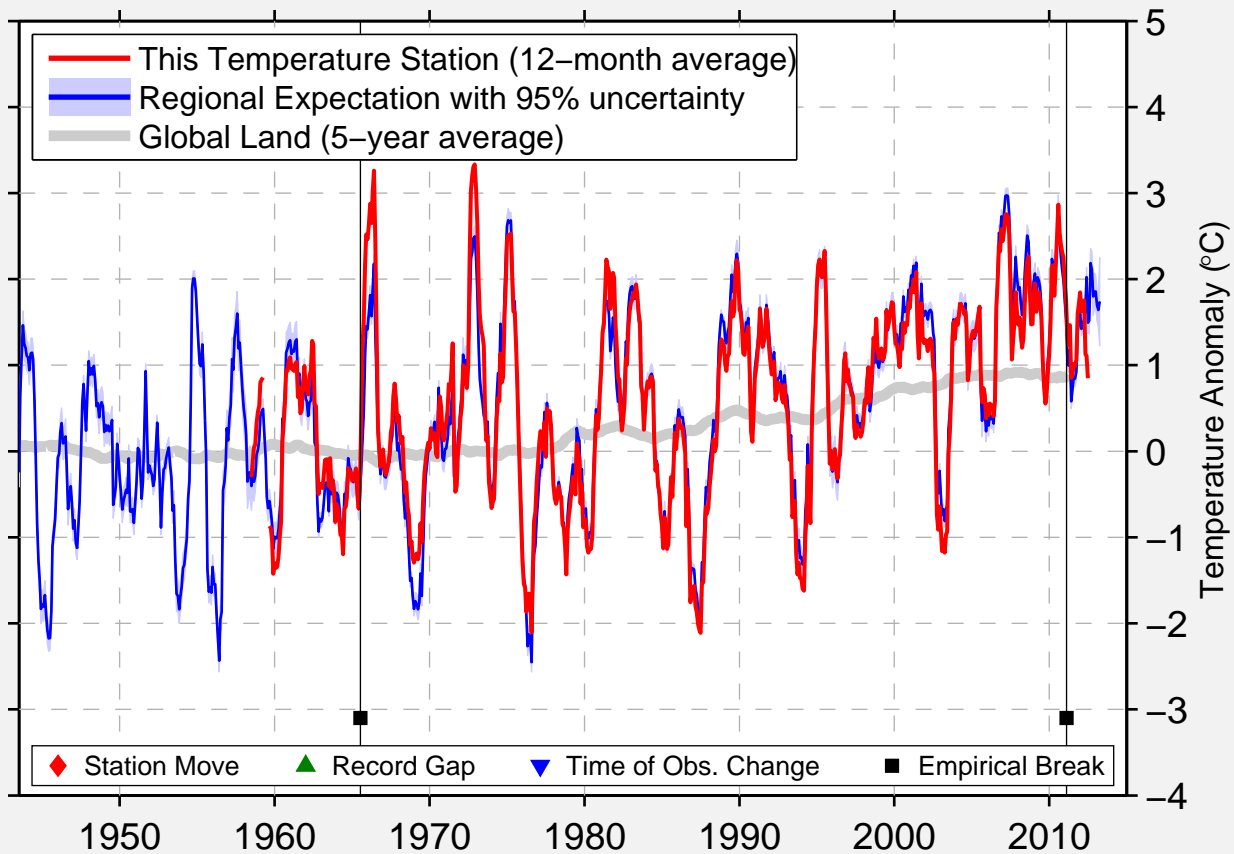

BALASHOV

51.553 N, 43.153 E (Russia)

Data Quality Controlled and Aligned at Breakpoints

Berkeley Earth