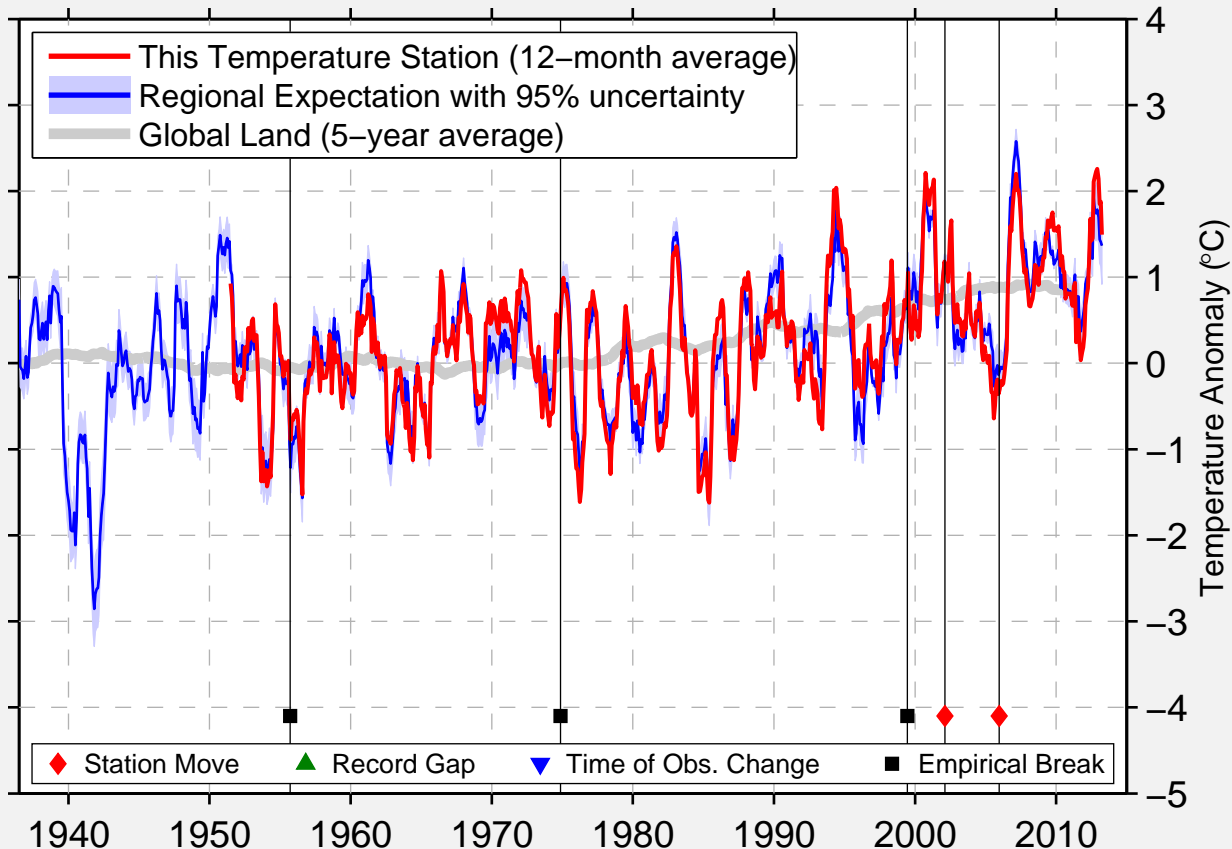

BISTRITA

47.141 N, 24.505 E (Romania)

Data Quality Controlled and Aligned at Breakpoints

Berkeley Earth