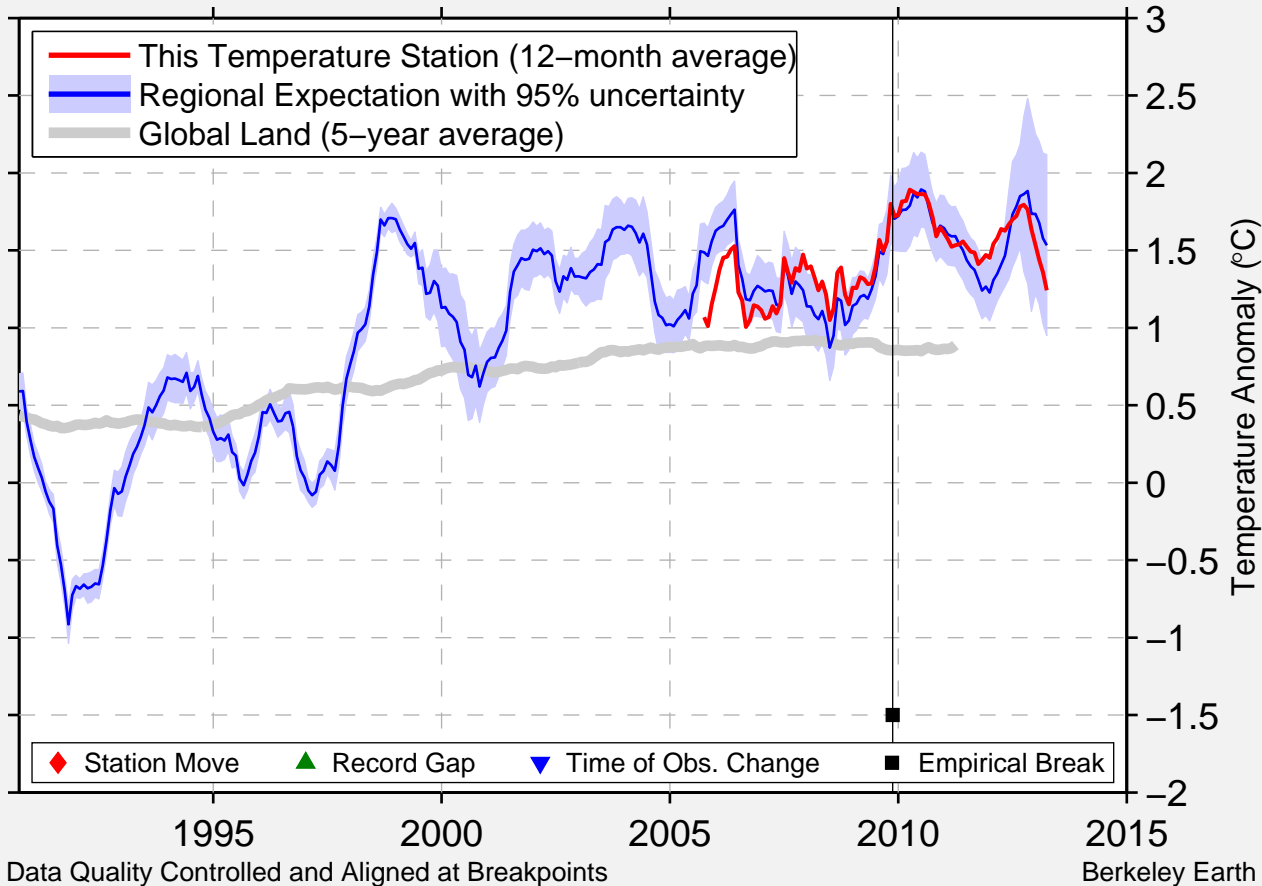

KHASAB AIRPORT

26.162 N, 56.237 E (Oman)

Data Quality Controlled and Aligned at Breakpoints

Berkeley Earth