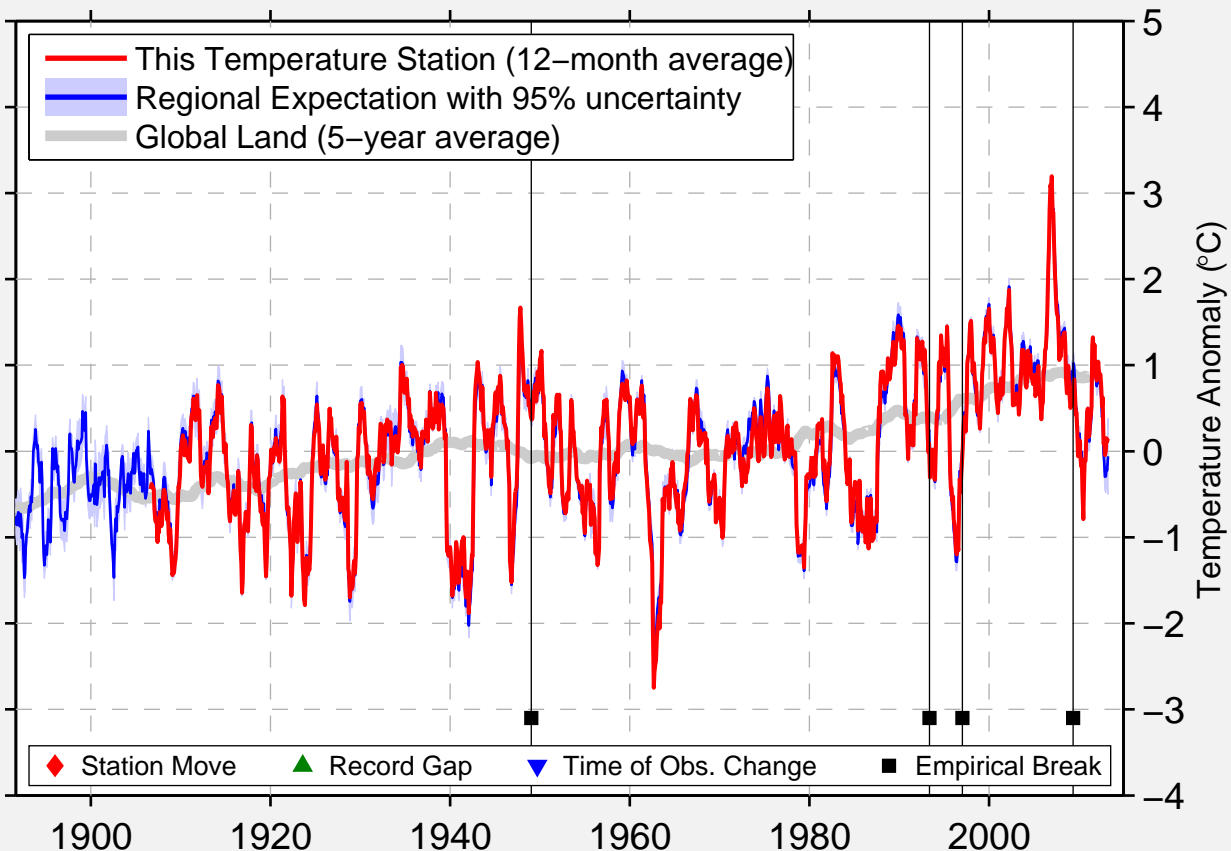

EELDE NETHERL

53.128 N, 6.580 E (Netherlands)

Data Quality Controlled and Aligned at Breakpoints

Berkeley Earth