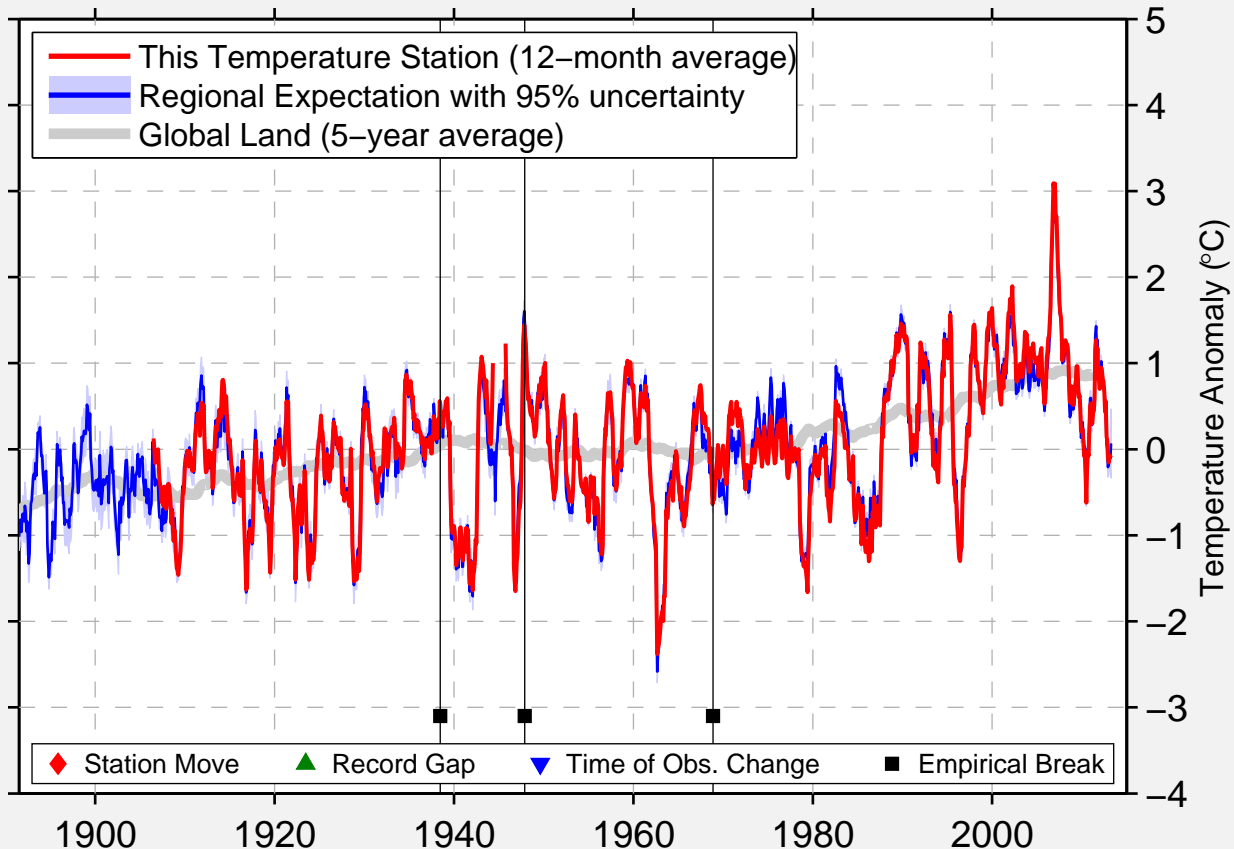

DE KOOIJ VK

52.922 N, 4.782 E (Netherlands)

Data Quality Controlled and Aligned at Breakpoints

Berkeley Earth