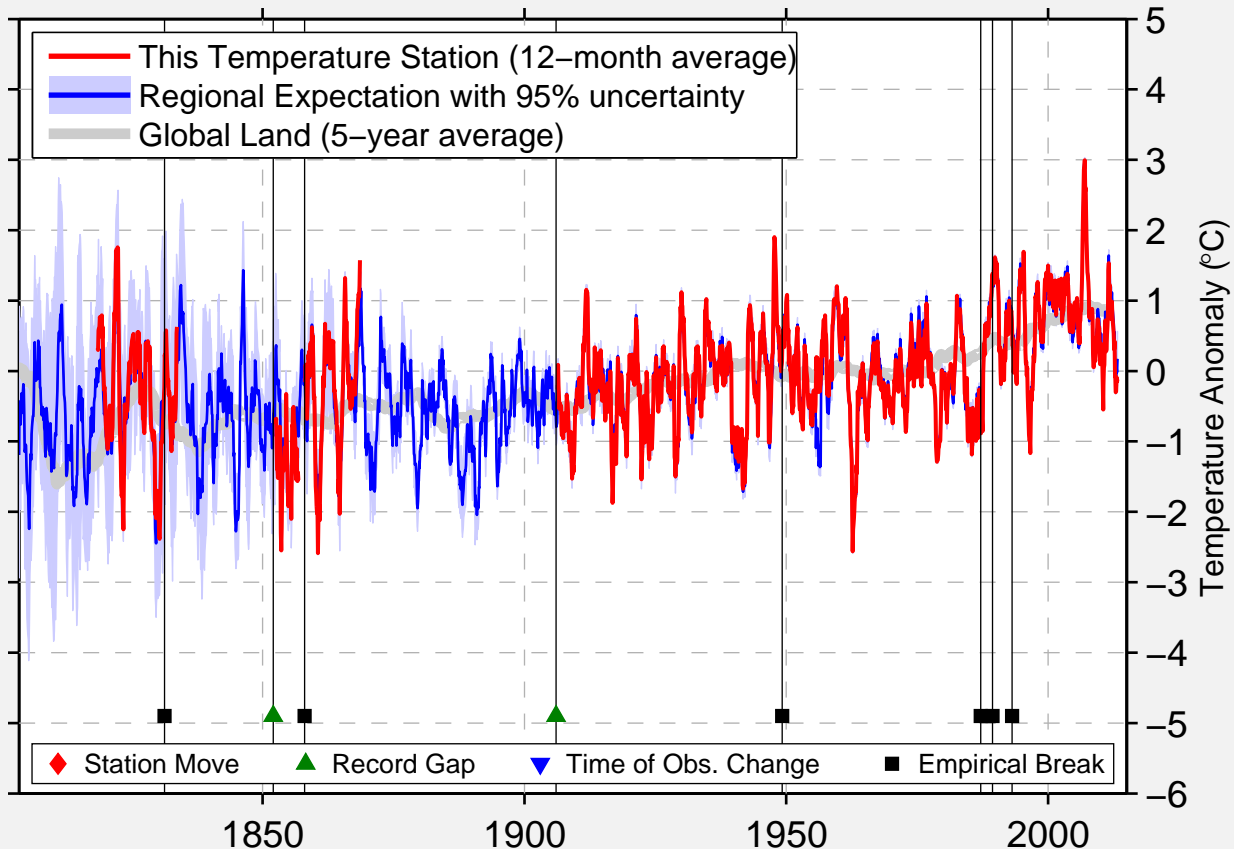

ZUID-LIMBURG NETHERL

50.910 N, 5.766 E (Netherlands)

Data Quality Controlled and Aligned at Breakpoints

Berkeley Earth