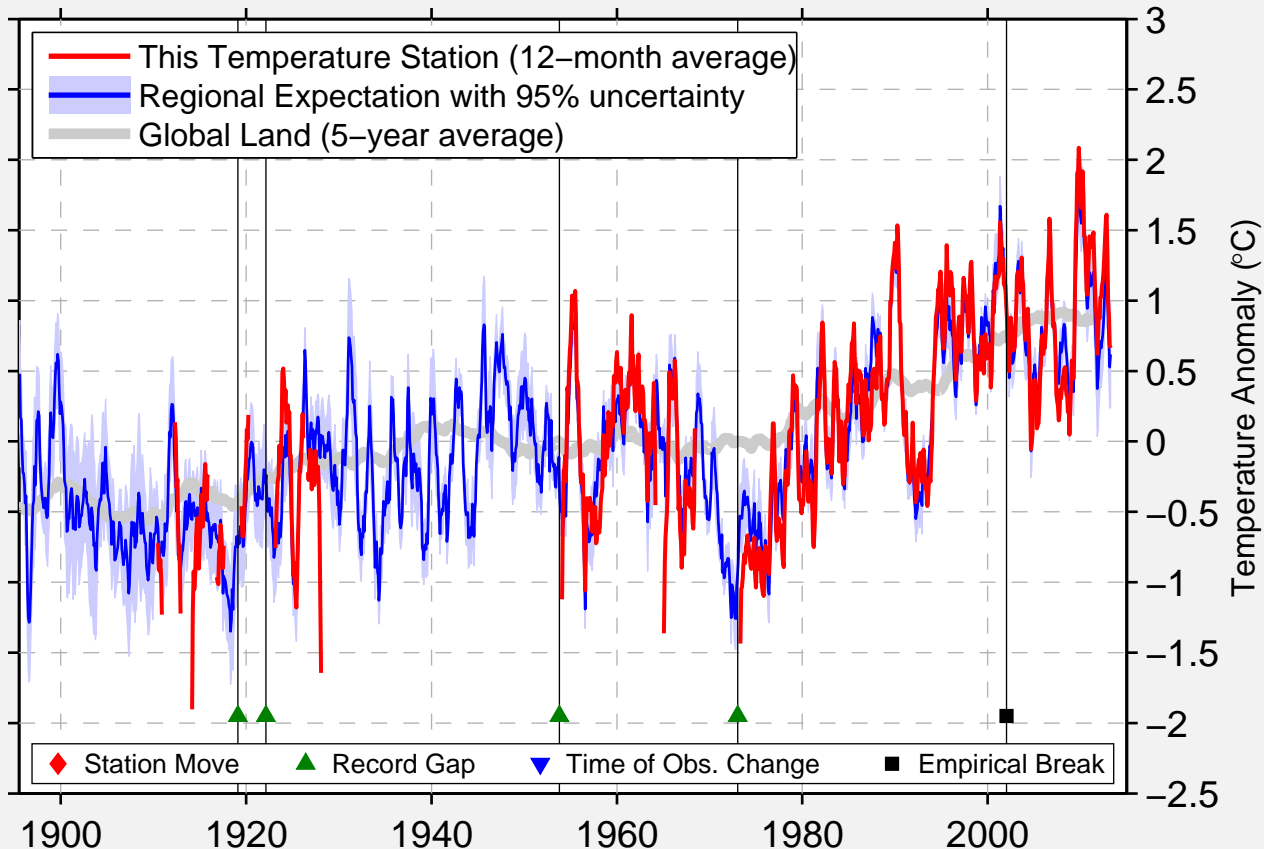

OIJDA

34.765 N, 1.921 W (Morocco)

Data Quality Controlled and Aligned at Breakpoints

Berkeley Earth