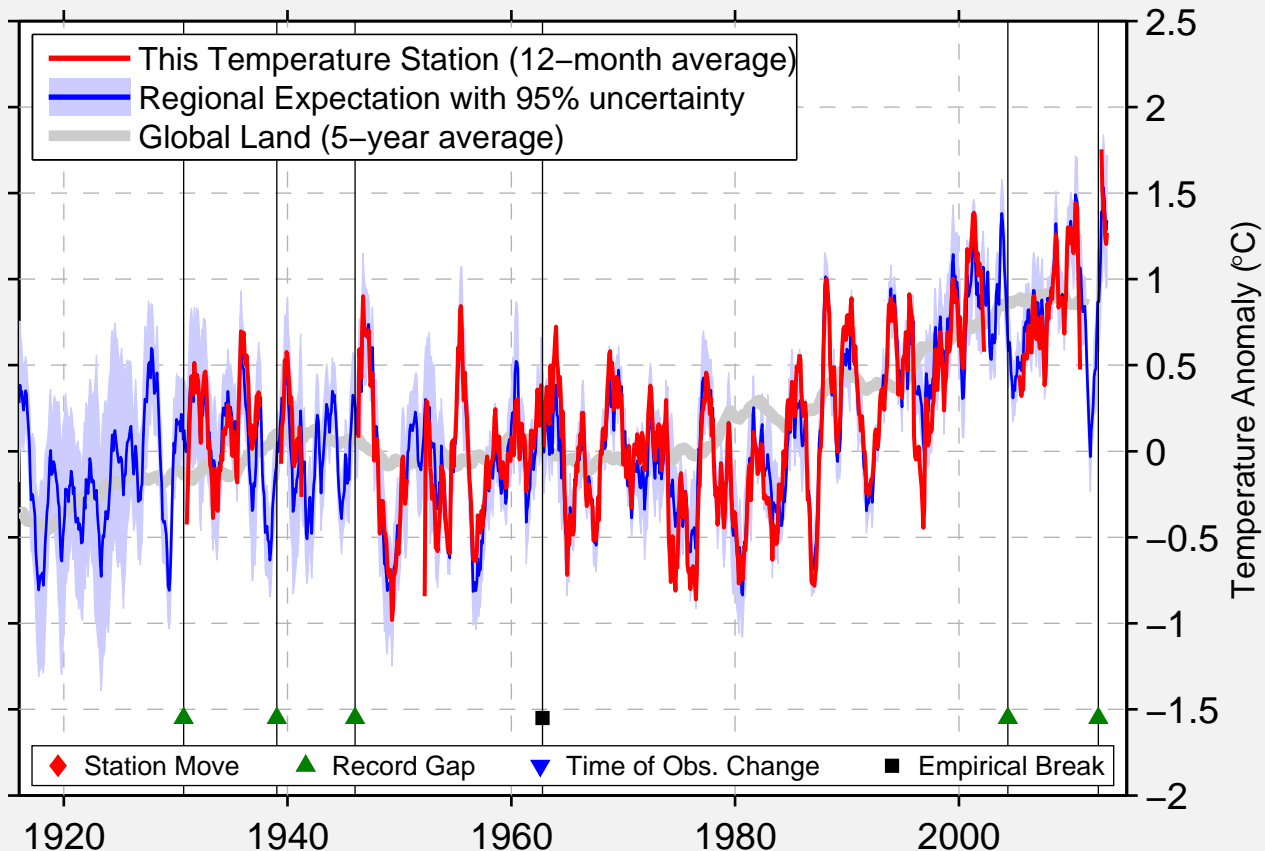

# SIRTE LIBY SIRT

31.200 N, 16.582 E (Libya)

Data Quality Controlled and Aligned at Breakpoints

Berkeley Earth