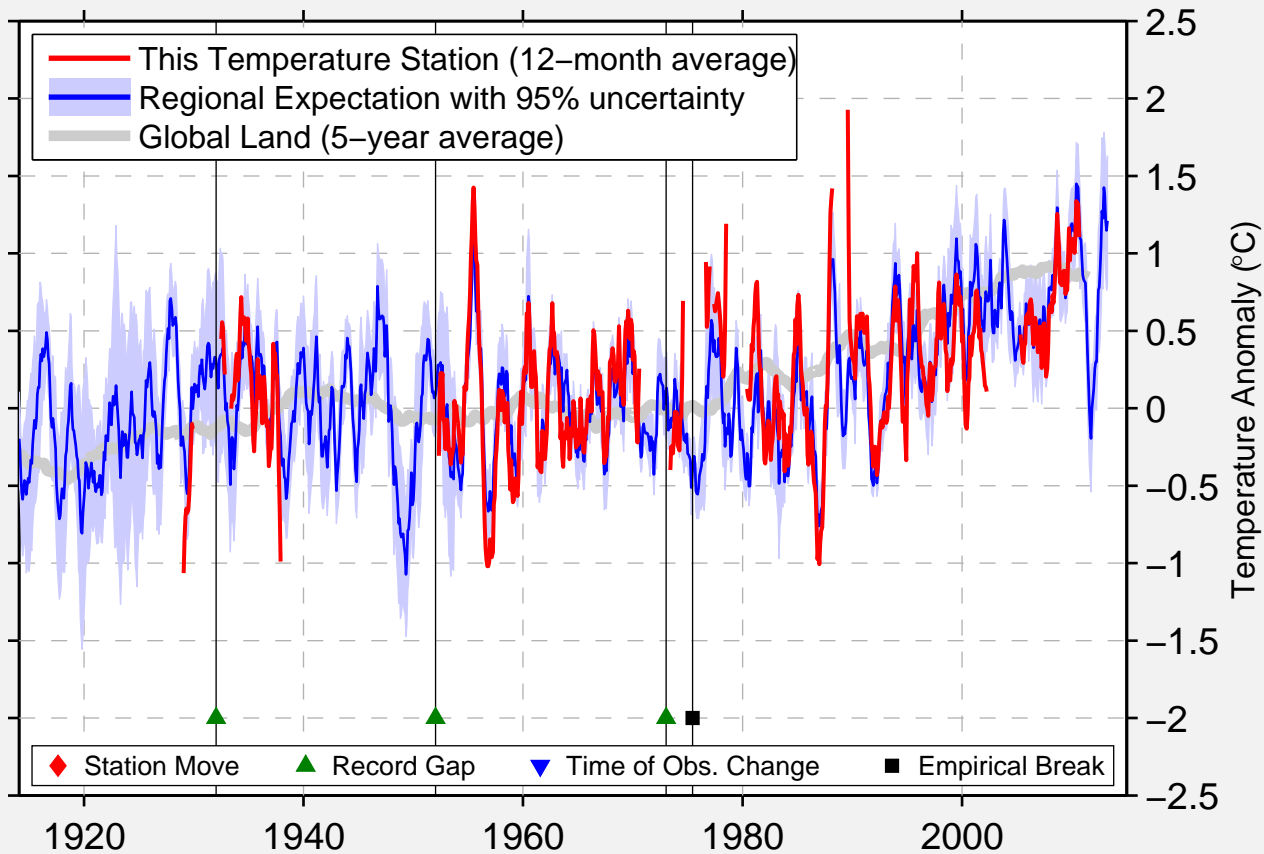

AGEDABIA

30.717 N, 20.167 E (Libya)

Data Quality Controlled and Aligned at Breakpoints

Berkeley Earth