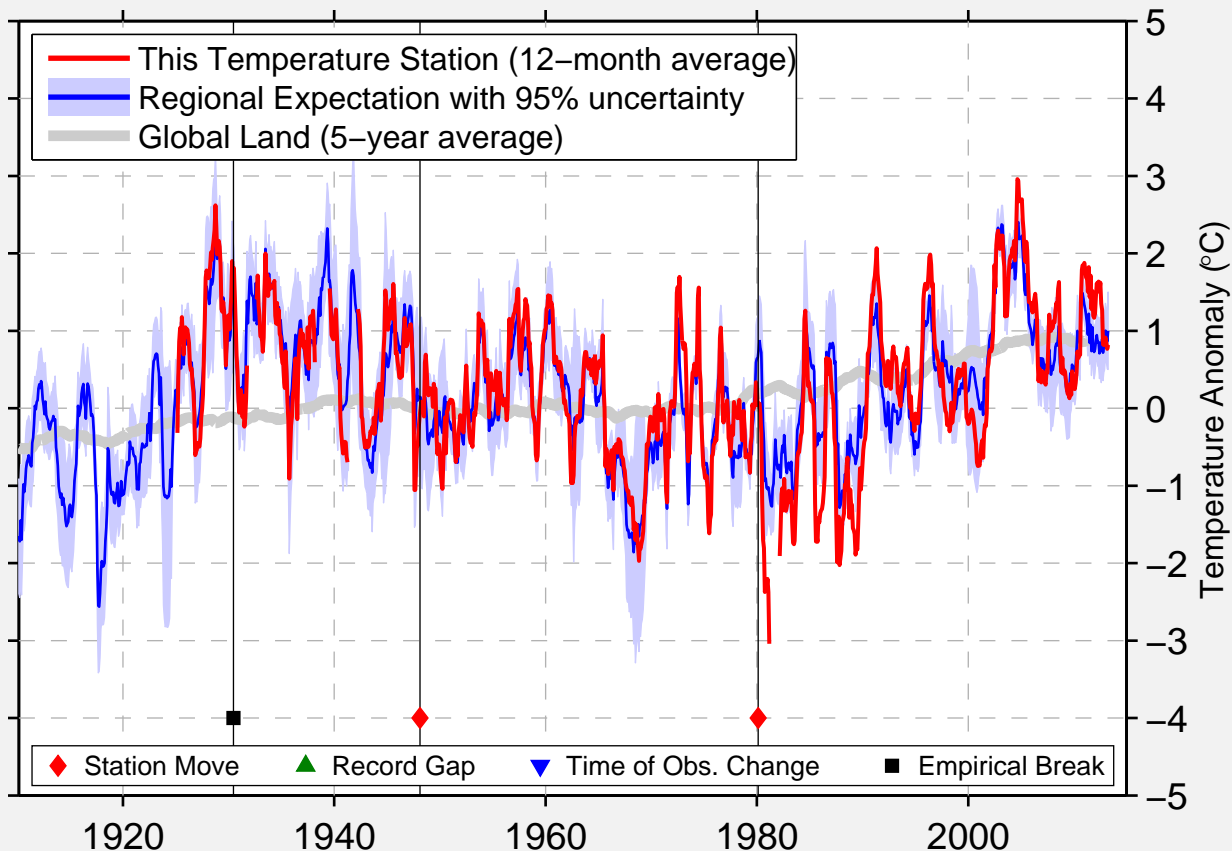

ITTOQQORTOORMIIT (SCORESBYSUND)

70.452 N, 21.962 W (Greenland [Denmark])

Data Quality Controlled and Aligned at Breakpoints

Berkeley Earth