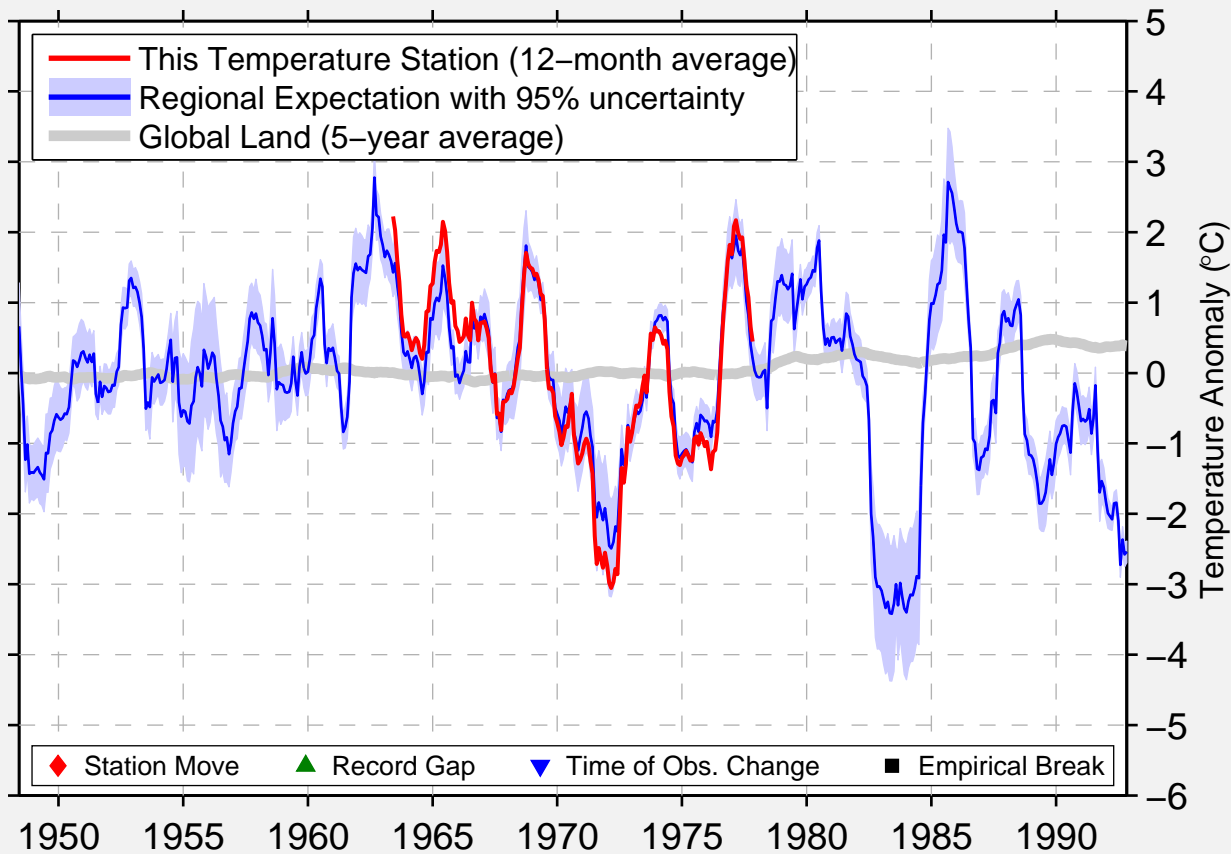

# QQERTARSUAQ HELI.

69.242 N, 53.525 W (Greenland [Denmark])

Data Quality Controlled and Aligned at Breakpoints

Berkeley Earth