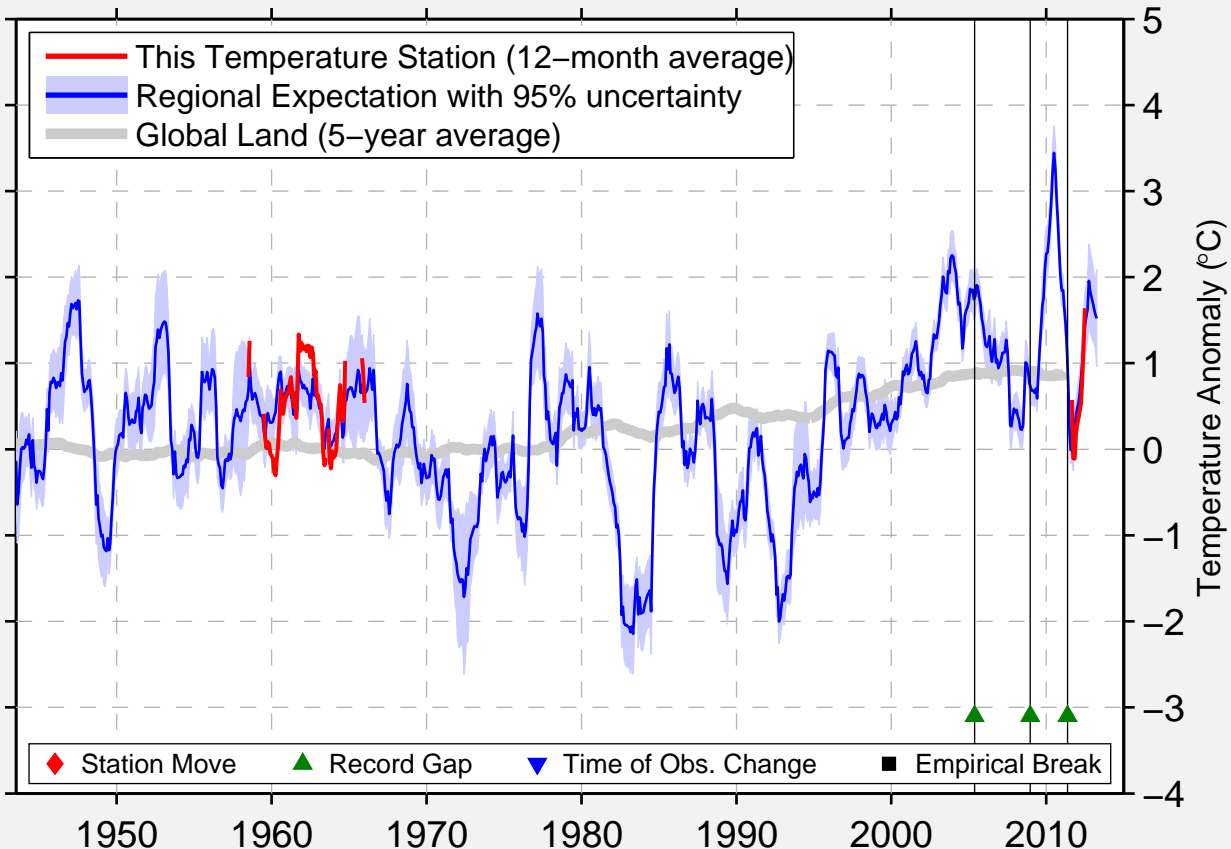

# NARSAQ HELIPORT

60.917 N, 46.054 W (Greenland [Denmark])

Data Quality Controlled and Aligned at Breakpoints

Berkeley Earth