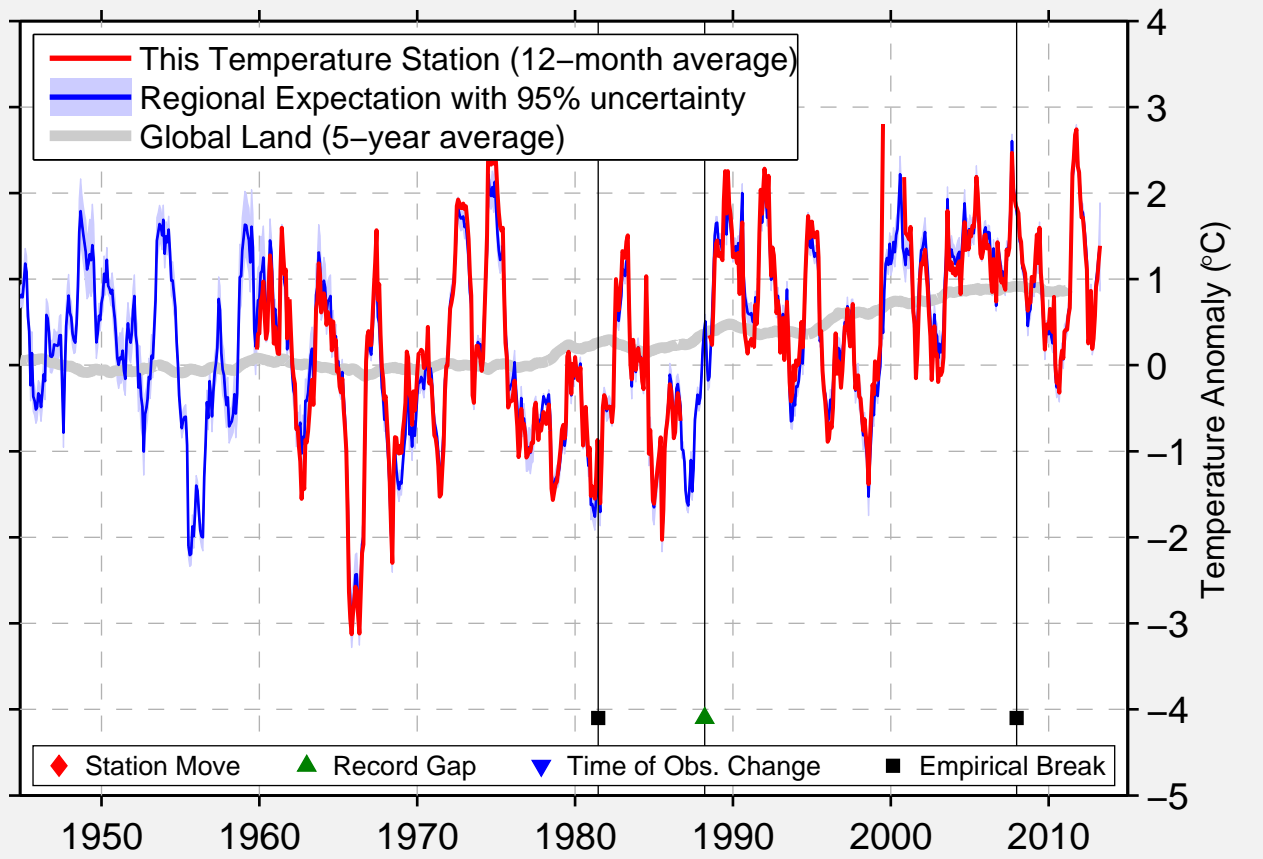

SODANKYLA VUOTSO

68.083 N, 27.186 E (Finland)

Data Quality Controlled and Aligned at Breakpoints

Berkeley Earth