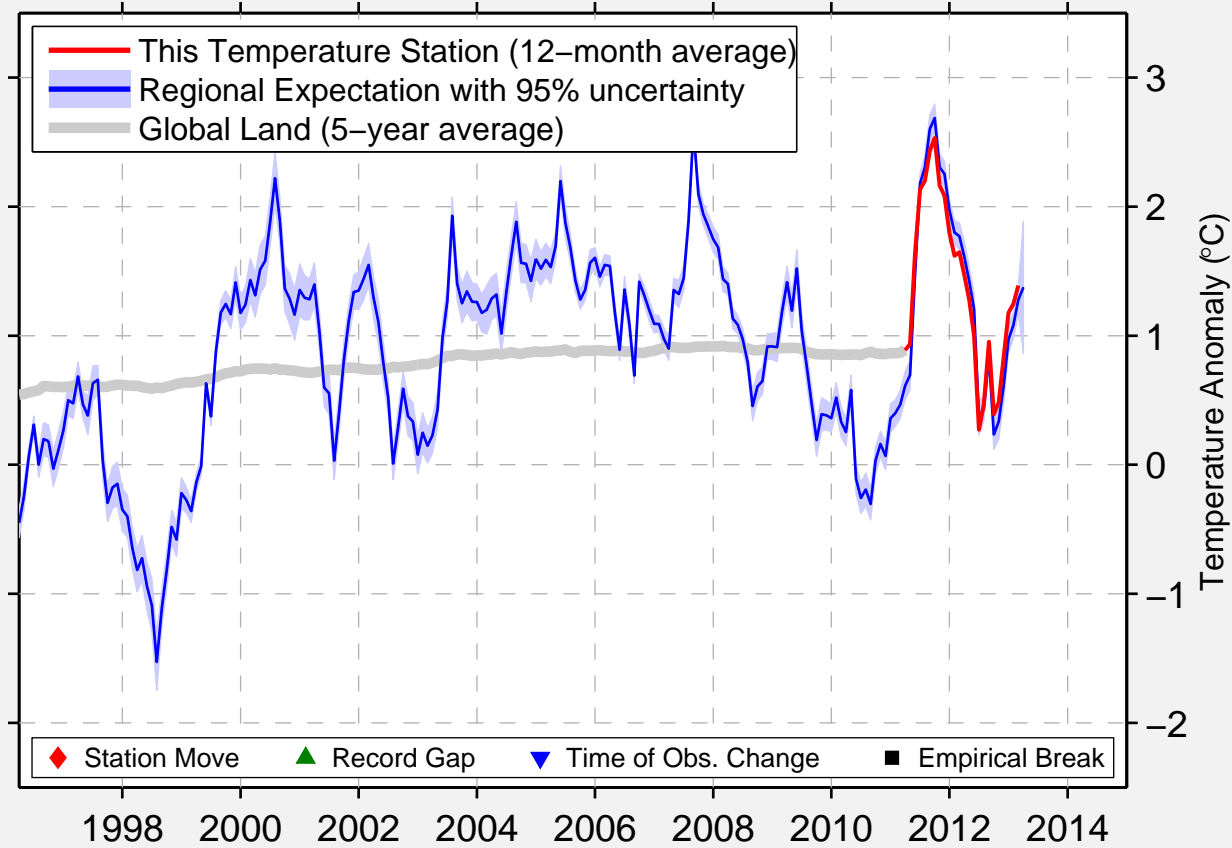

KITTILA MATOROVA

68.000 N, 24.242 E (Finland)

◆ Station Move ▲ Record Gap ▼ Time of Obs. Change ■ Empirical Break