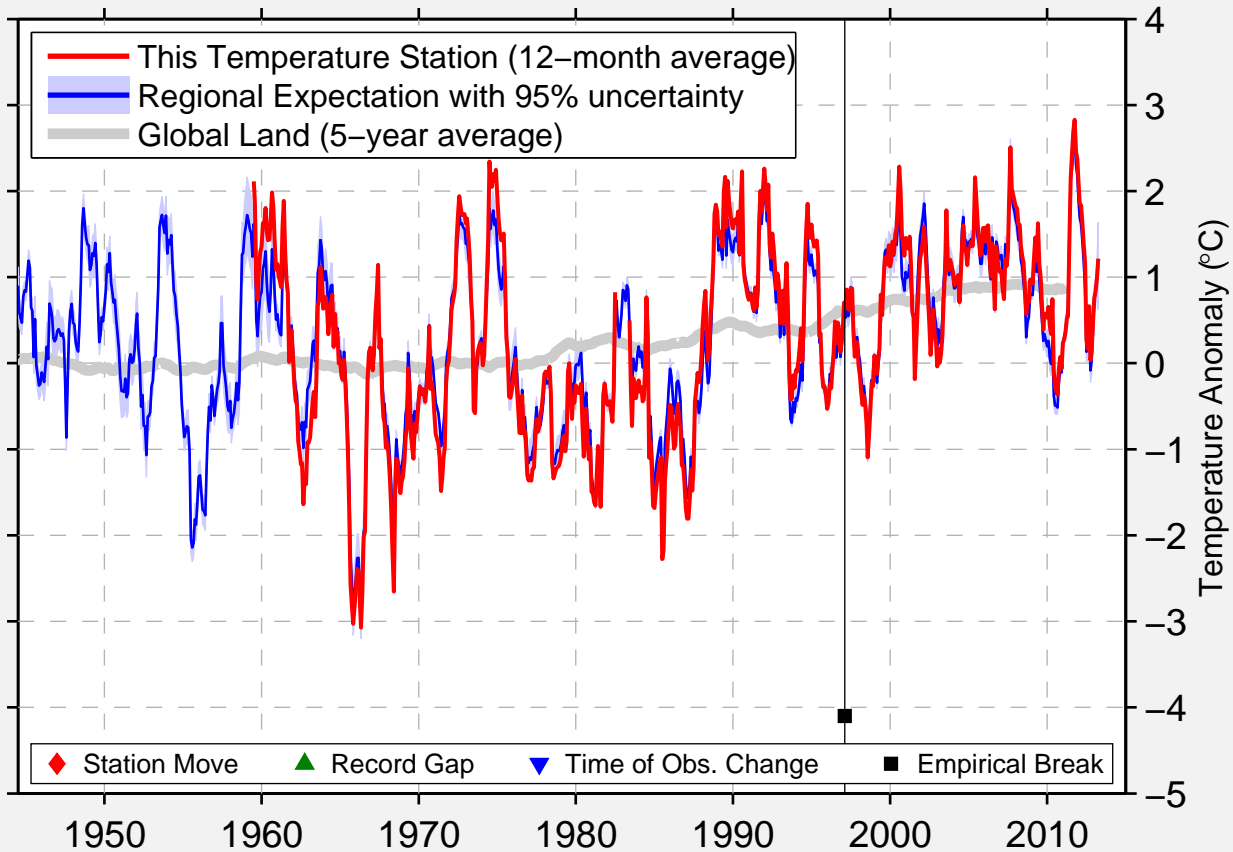

MUONIO ALAMUONIO

67.967 N, 23.682 E (Finland)

Data Quality Controlled and Aligned at Breakpoints

Berkeley Earth