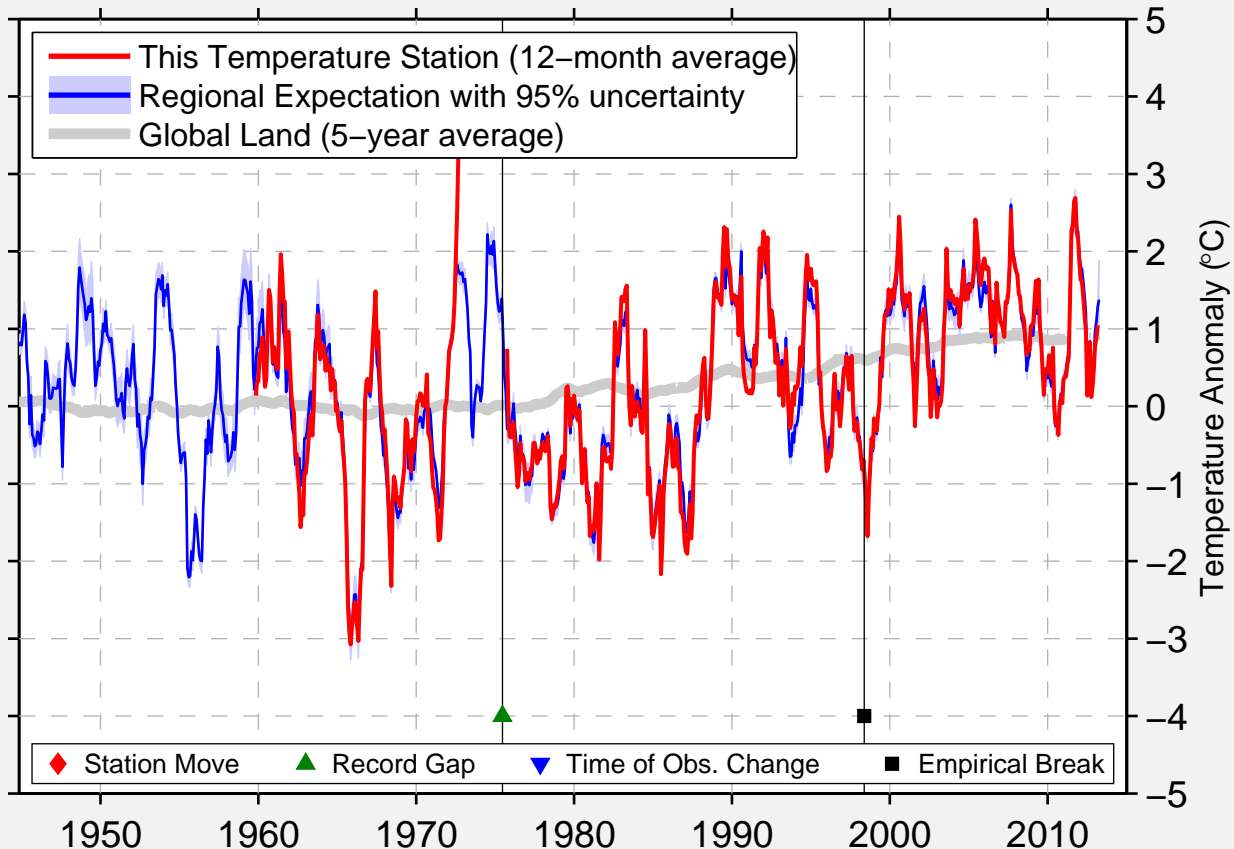

# SODANKYLA LOKKA

67.821 N, 27.750 E (Finland)

Data Quality Controlled and Aligned at Breakpoints

Berkeley Earth