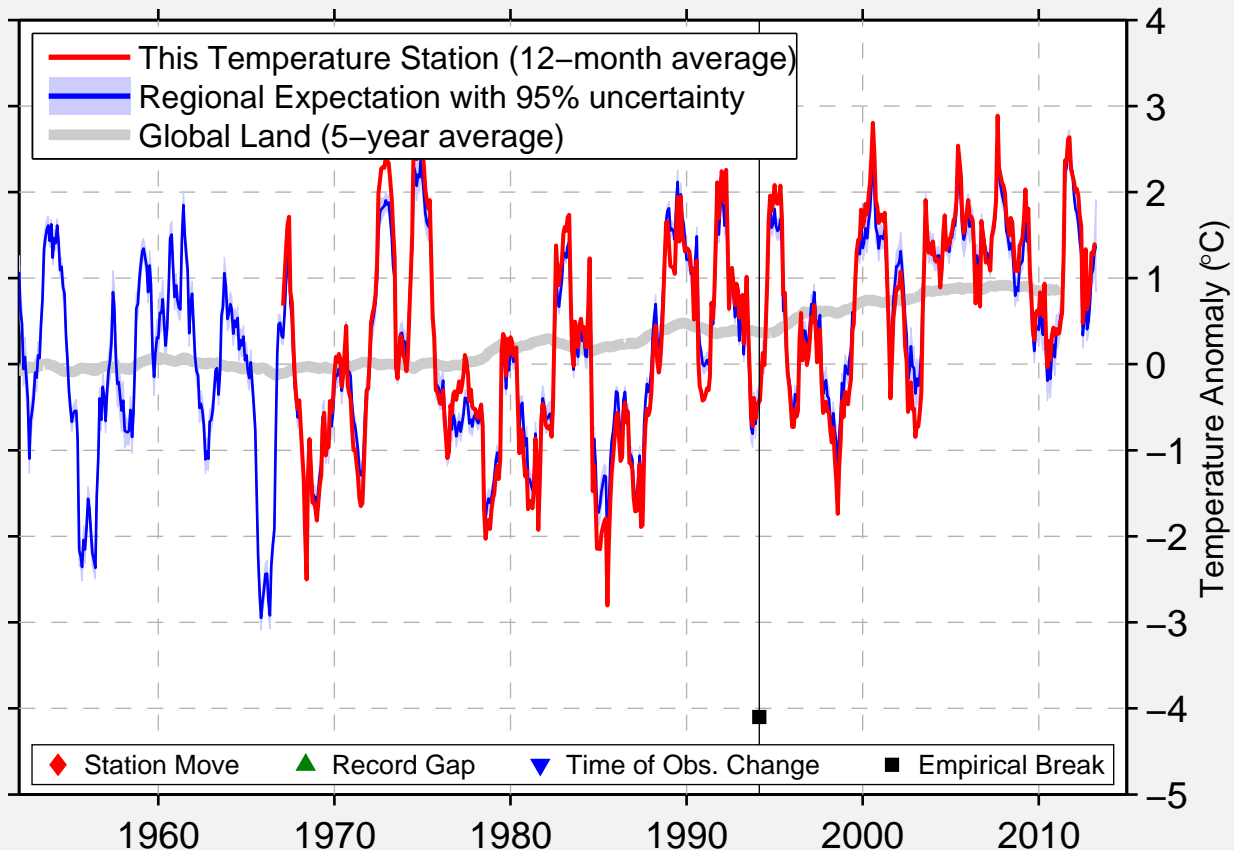

# KUUSAMO KIUTAKONGAS

66.367 N, 29.318 E (Finland)

Data Quality Controlled and Aligned at Breakpoints

Berkeley Earth