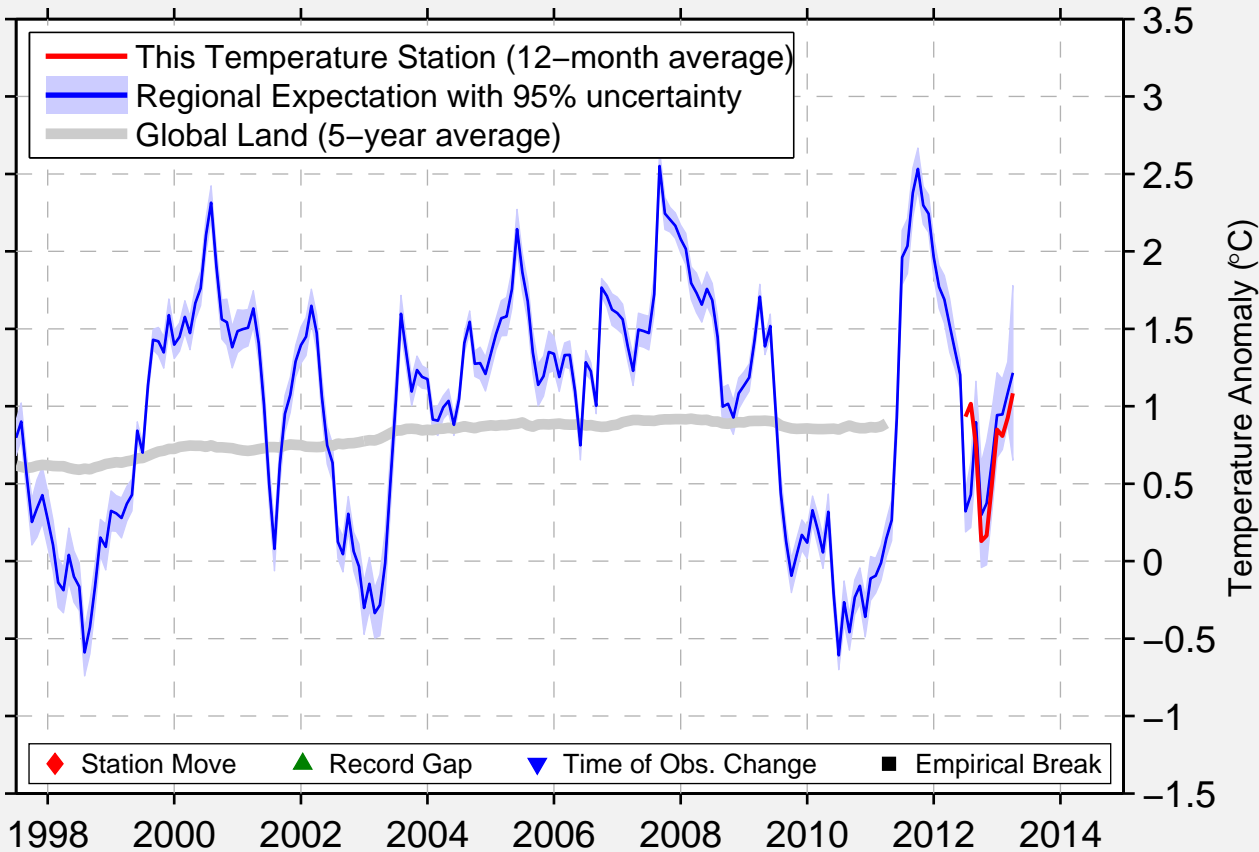

OULU OULUNSALO PELLONPAA

64.933 N, 25.379 E (Finland)

Data Quality Controlled and Aligned at Breakpoints

Berkeley Earth