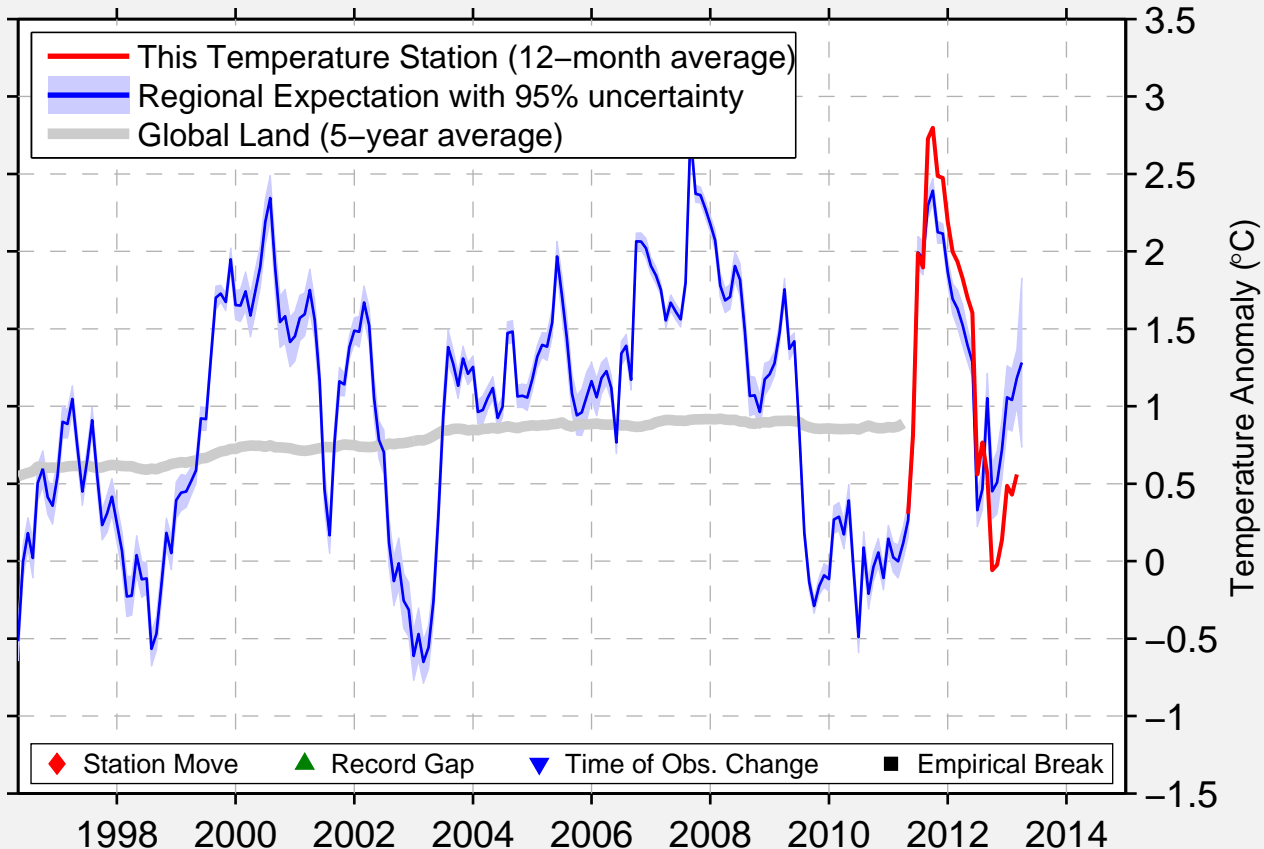

KAJAANI PETAISENNISKA

64.217 N, 27.755 E (Finland)

Data Quality Controlled and Aligned at Breakpoints

Berkeley Earth