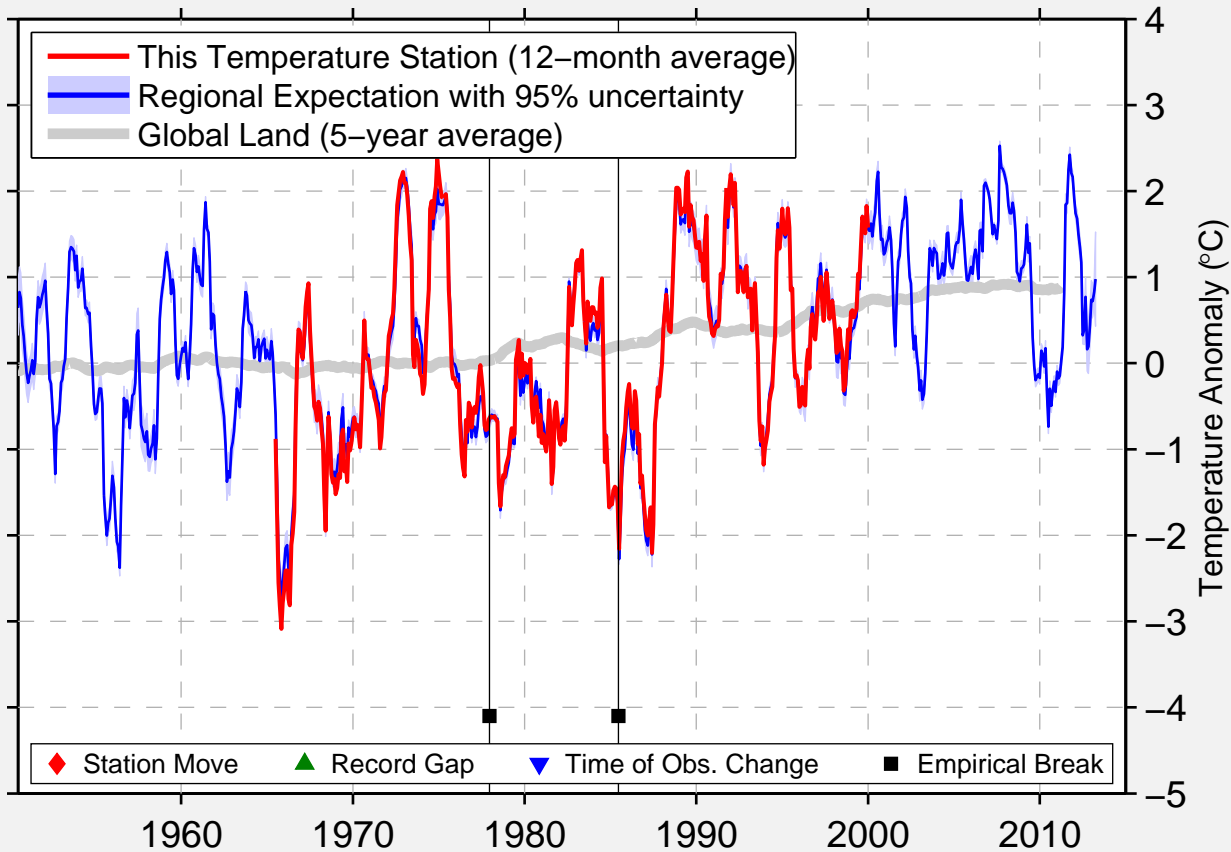

NIVALA

63.917 N, 24.967 E (Finland)

Data Quality Controlled and Aligned at Breakpoints

Berkeley Earth